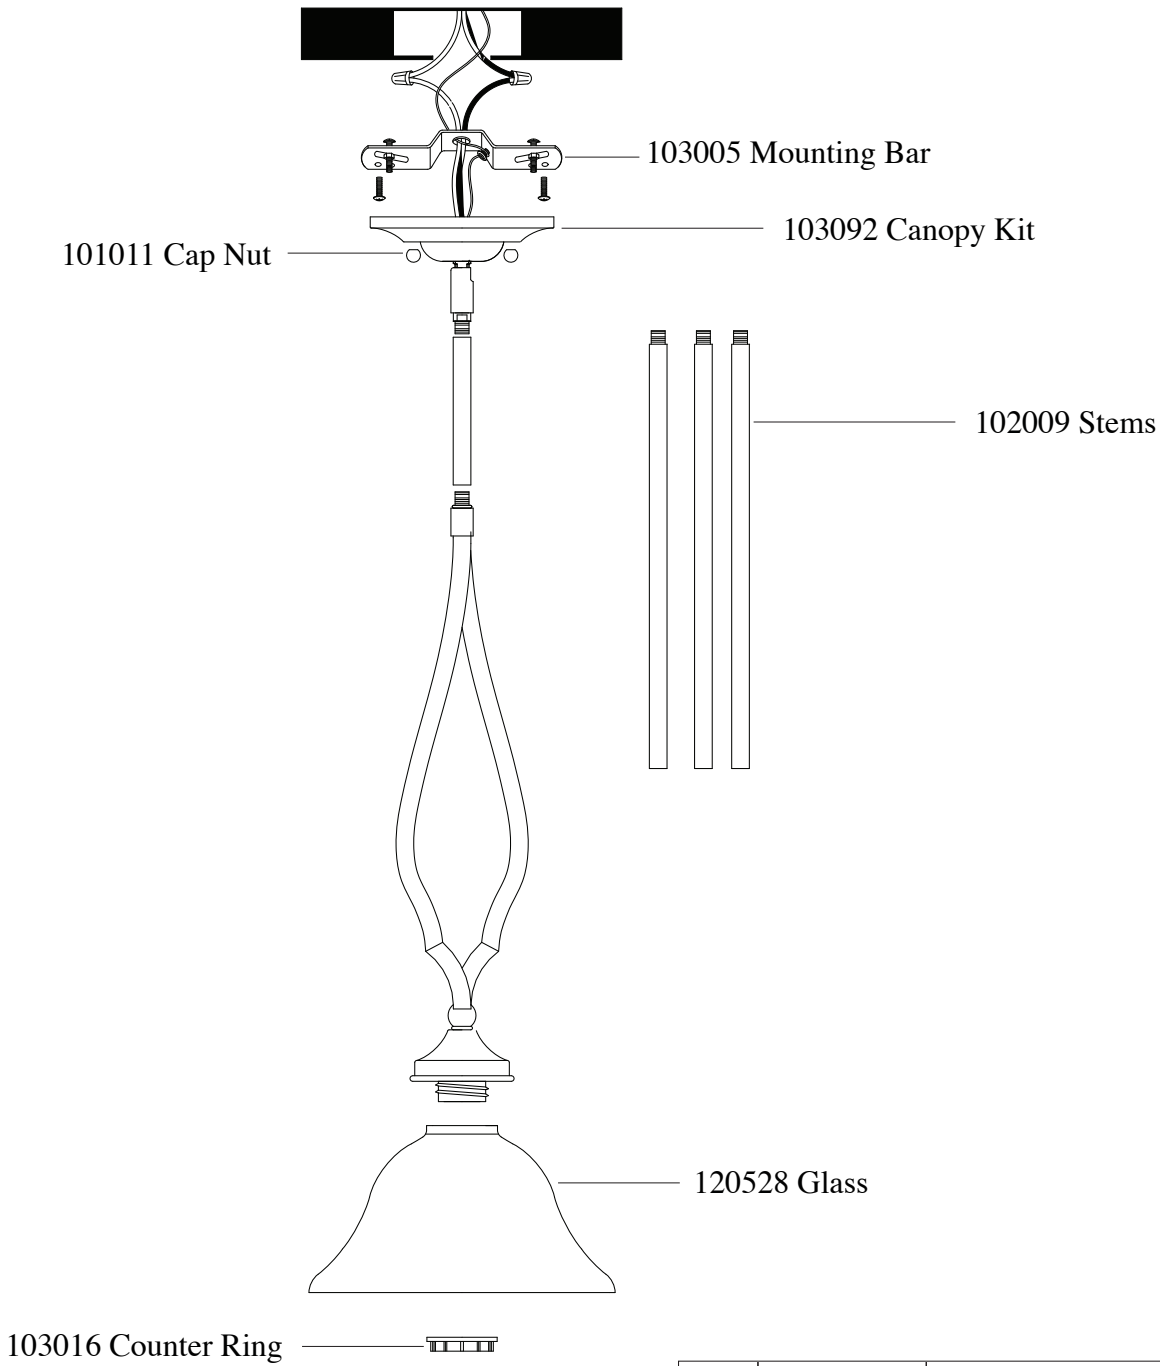

# Replacement Parts For

# P1220

12/10

Qty.	Part #	Description
	103005	Mounting Plate
	101011	Cap Nut
	103092	Canopy Kit
	102009	Stems
	120528	Glass
	103016	Counter Ring