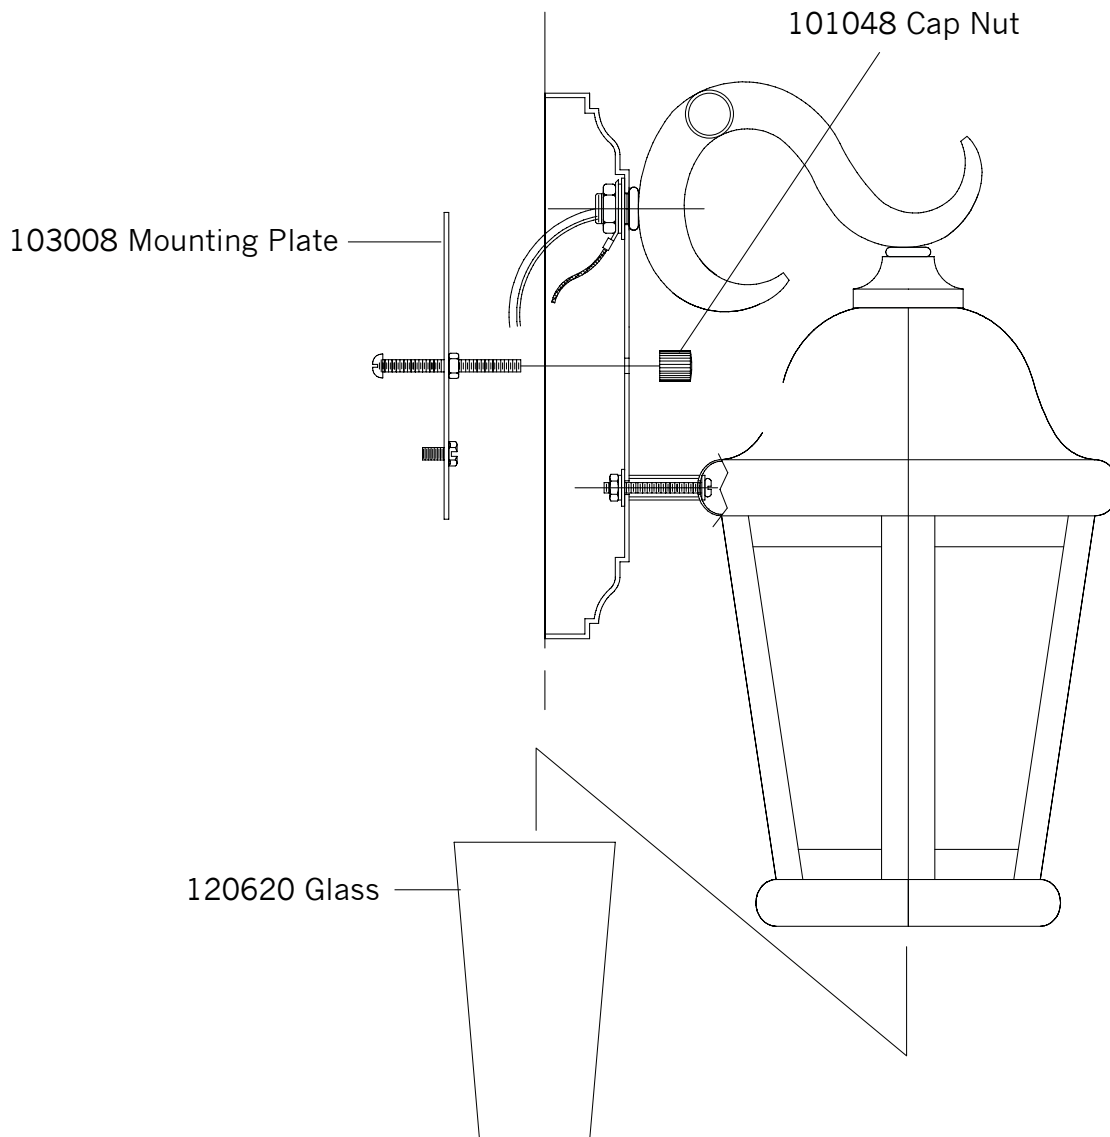

Replacement Parts For **OL5900** 12/2011

Qty.	Part #	Description
	103008	Mounting Plate
	120620	Glass
	101048	Cap Nut