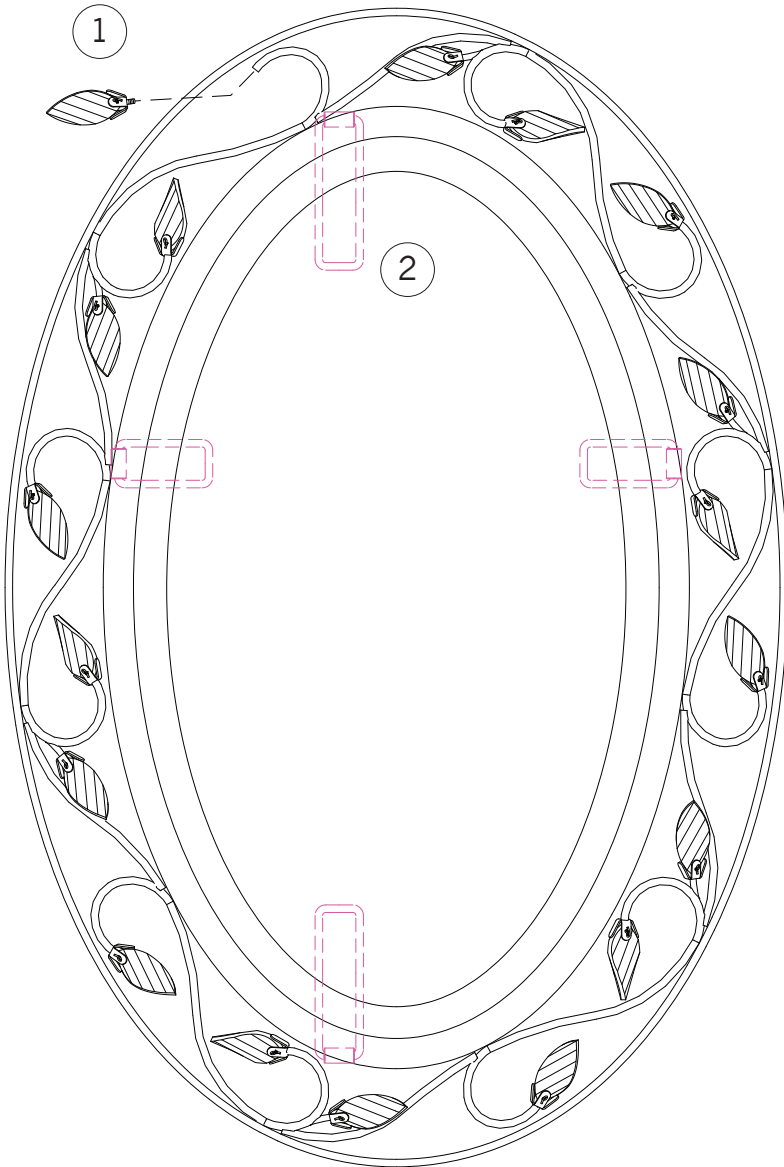

Assembly Instructions For

MR1109 (E) 11/11

	
REQUIRED	x 18
EXTRA	x 1

- Carefully unpack and identify all parts before assembly.
1. Install the leaves onto the frame as shown.
 2. Carefully hang mirror onto wall.