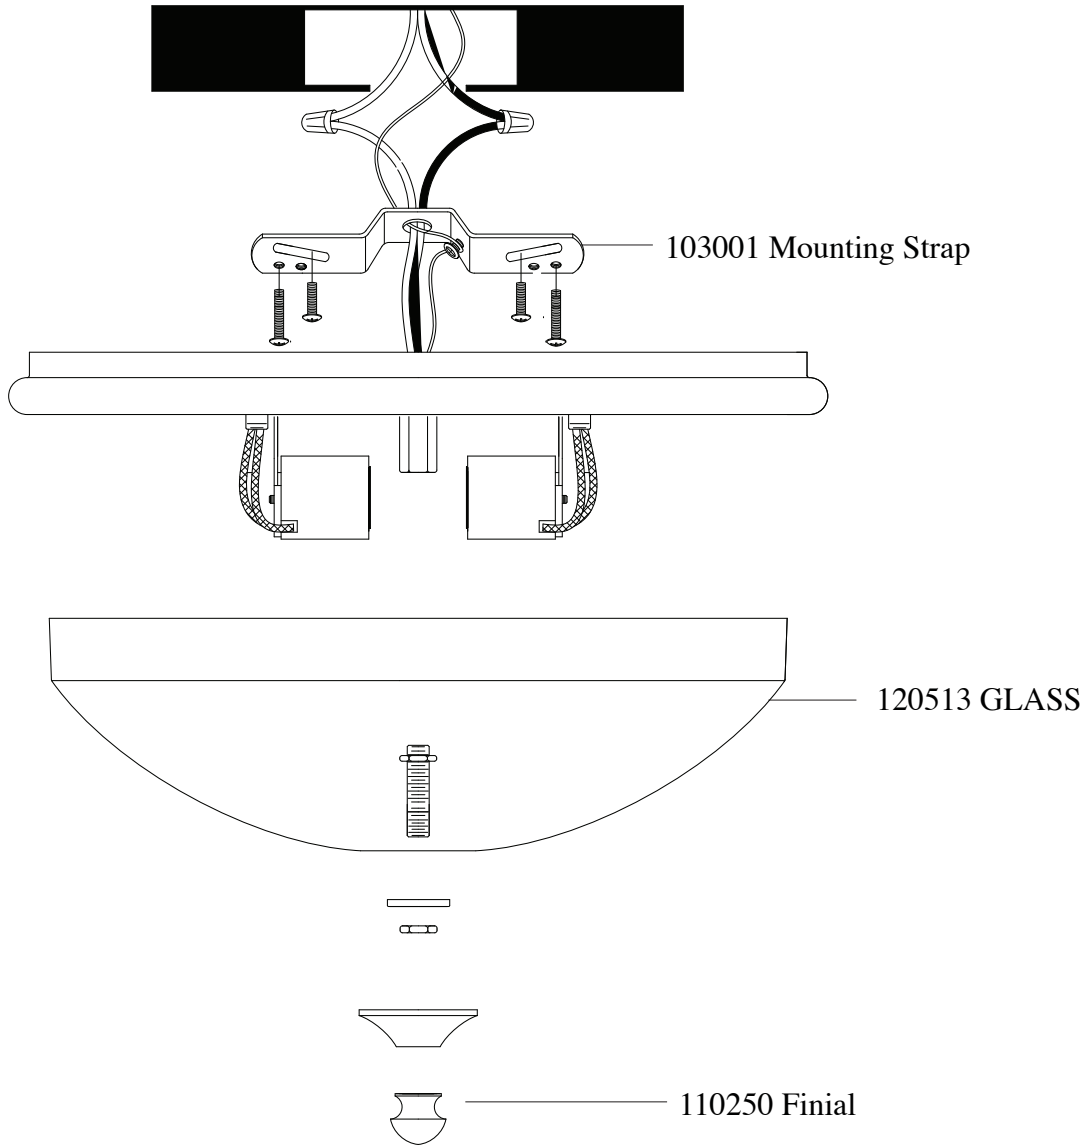

# Replacement Parts For

# FM362 12/10

Qty.	Part #	Description
	103001	Mounting Strap
	120513	Glass
	110250	Finial