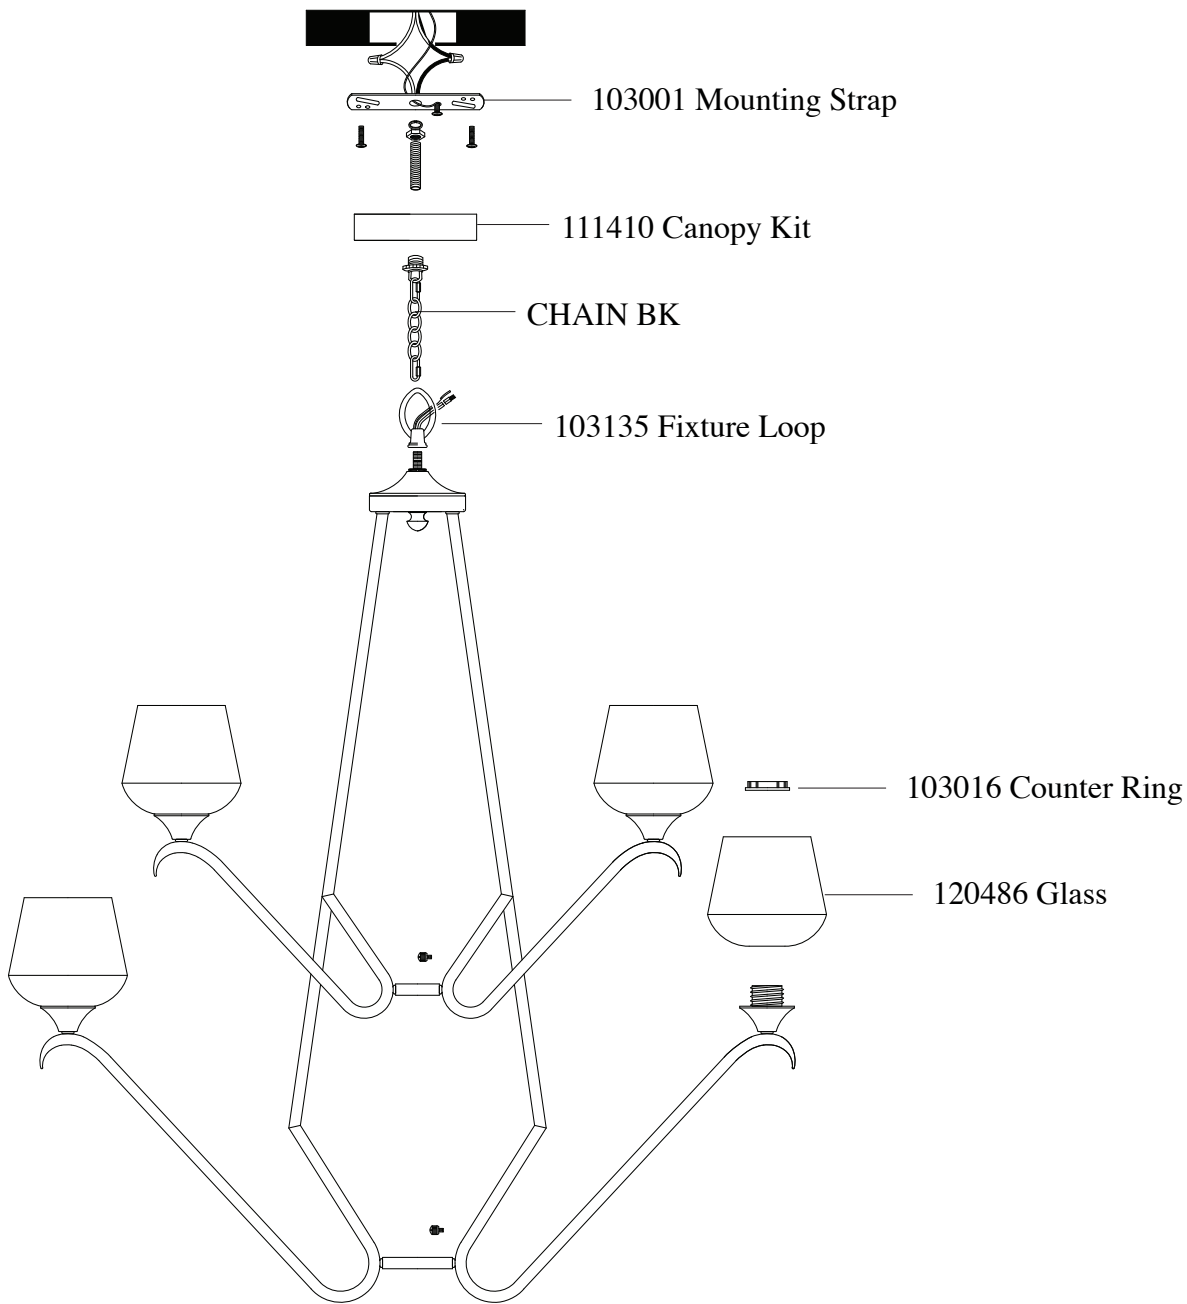

Replacement Parts For **F2657-6+6** 1/11

Qty.	Part #	Description
	103001	Mounting Strap
	111410	Canopy Kit
	CHAIN BK	Chain
	103135	Fixture Loop
	120487	Glass Shade
	103016	Counter Ring
	103258	Finial