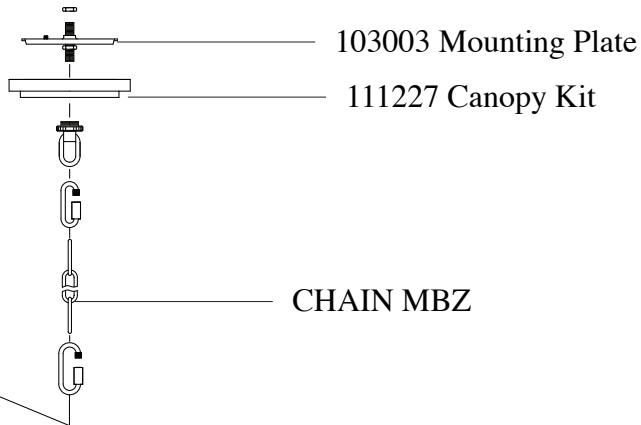

# Replacement Parts For **F2605/8+4** 12/10

Qty.	Part #	Description
	103003	Mounting Plate
	111227	Canopy Kit
	CHAIN MBZ	Chain
	103132	Counter Ring
	103243	Spacer
	120503	Glass

**MURRAY  
FEISS**

GENERATION  
BRANDS™