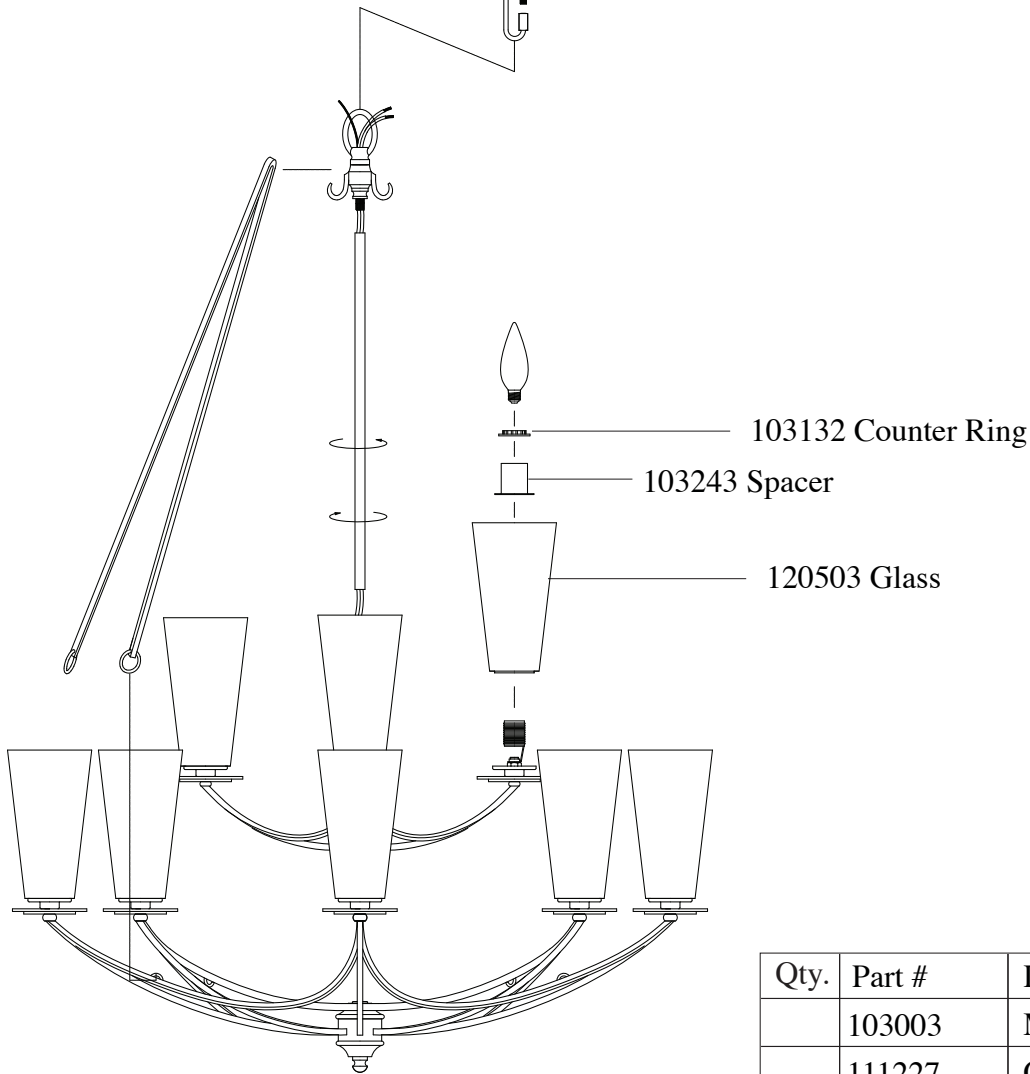

# Replacement Parts For **F2605/8+4** 12/10

Qty.	Part #	Description
	103003	Mounting Plate
	111227	Canopy Kit
	CHAIN MBZ	Chain
	103132	Counter Ring
	103243	Spacer
	120503	Glass

**MURRAY  
FEISS**

GENERATION  
BRANDS™