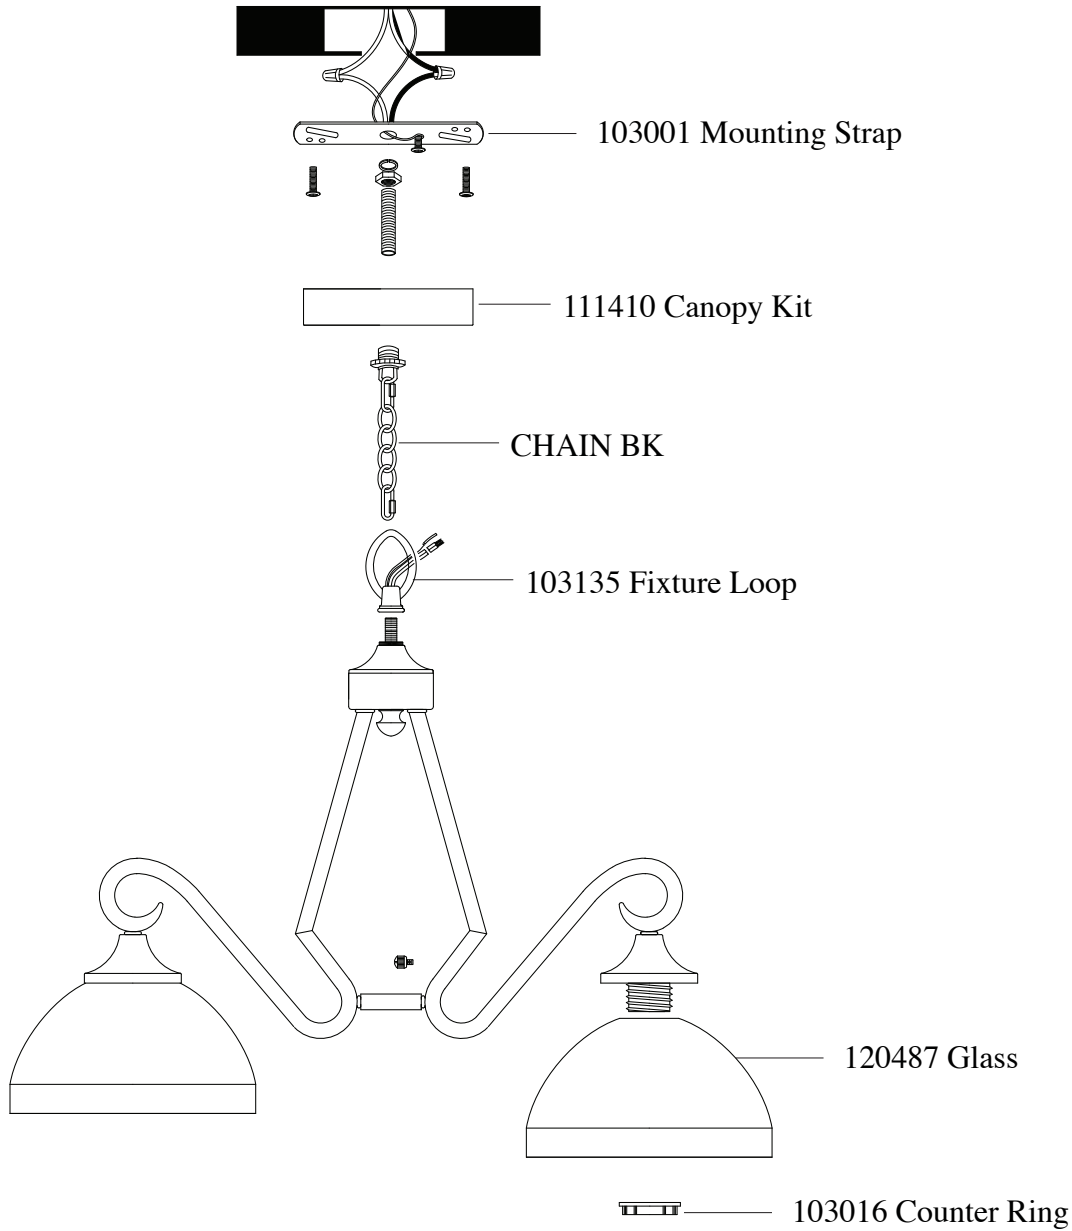

Replacement Parts For

F2655/3 1/11

Qty.	Part #	Description
	103001	Mounting Strap
	111410	Canopy Kit
	CHAIN BK	Chain
	103135	Fixture Loop
	120487	Glass Shade
	103016	Counter Ring
	103258	Finial