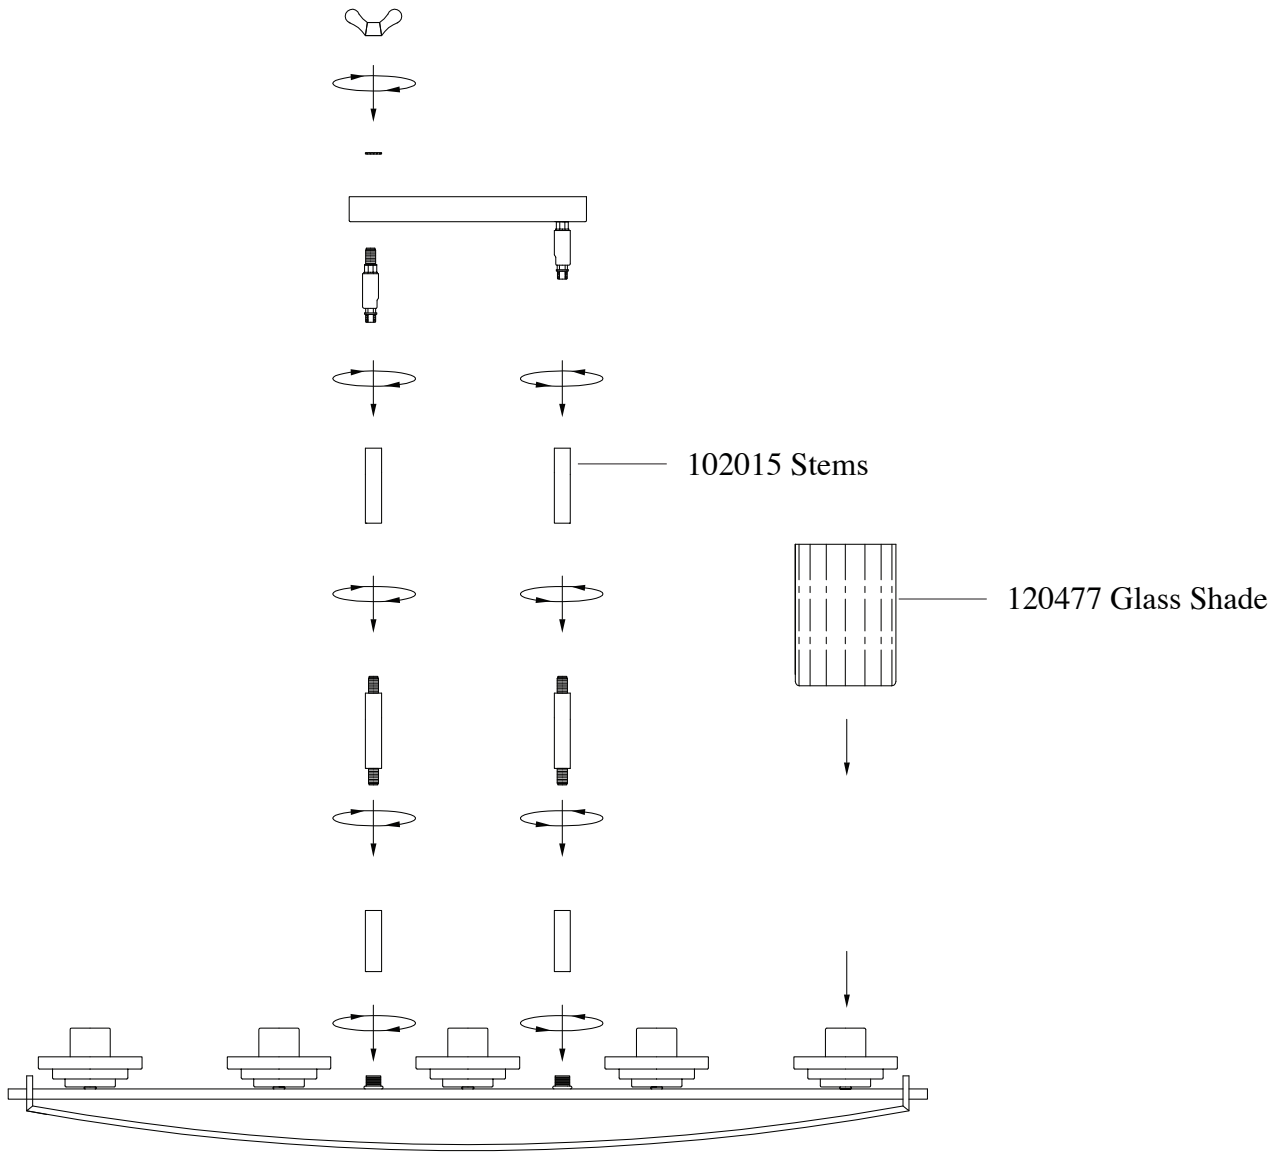

Replacement Parts For

F2634/5

12/10

Qty.	Part #	Description
	103001	Mounting Strap
	111400	Canopy Kit
	102015	Stems
	120477	Glass Shade
	101220	Cap Nut

**MURRAY
FEISS**

GENERATION
BRANDS