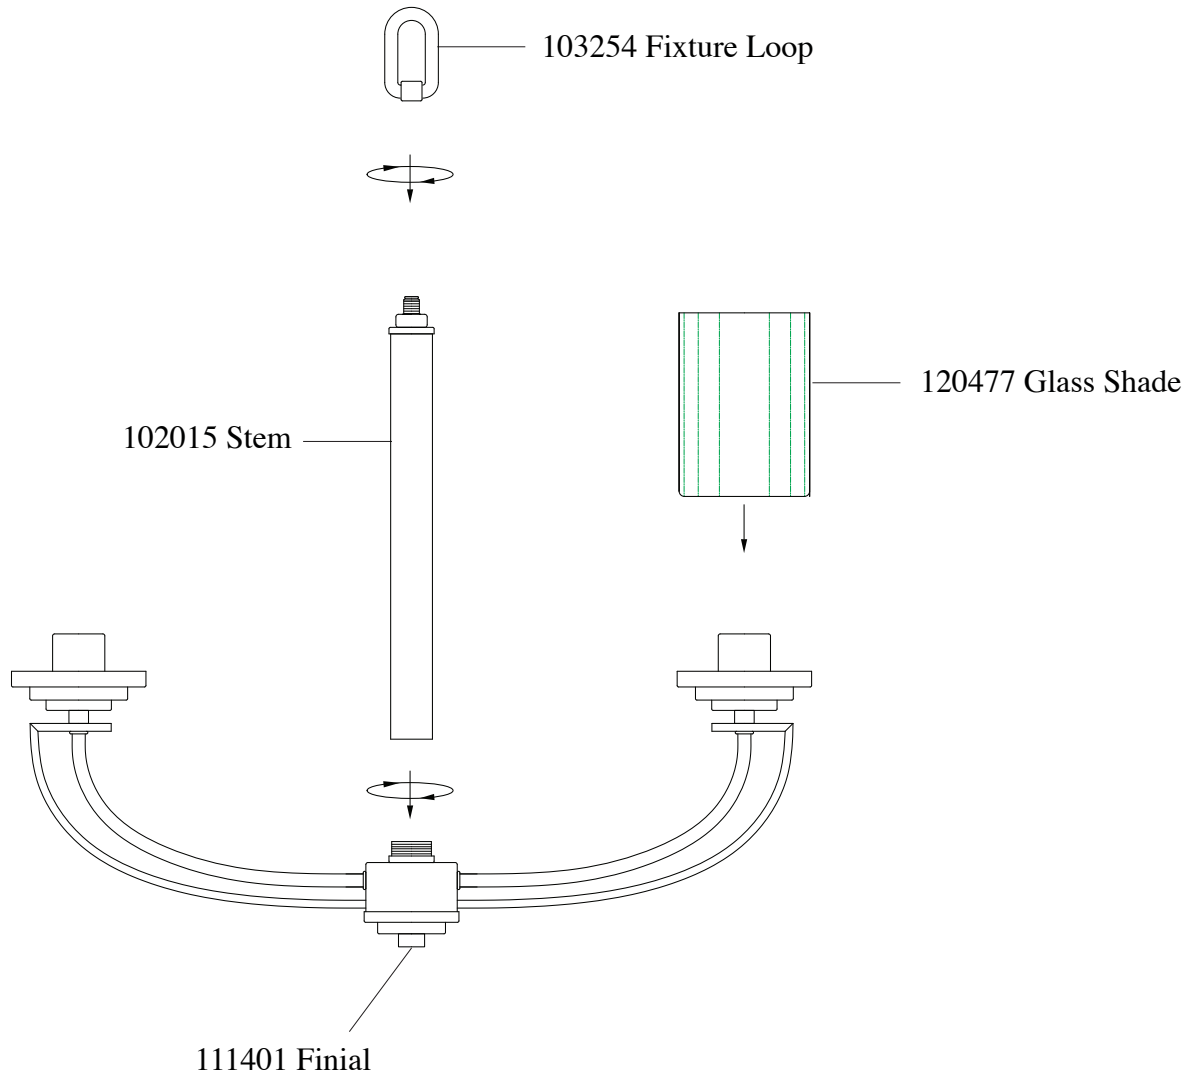

Replacement Parts For **F2632/5** 12/10

Qty.	Part #	Description
	103001	Mounting Strap
	111400	Canopy Kit
	CHAIN PN	Chain
	102015	Stem
	120477	Glass Shade
	103254	Fixture Loop
	111401	Finial