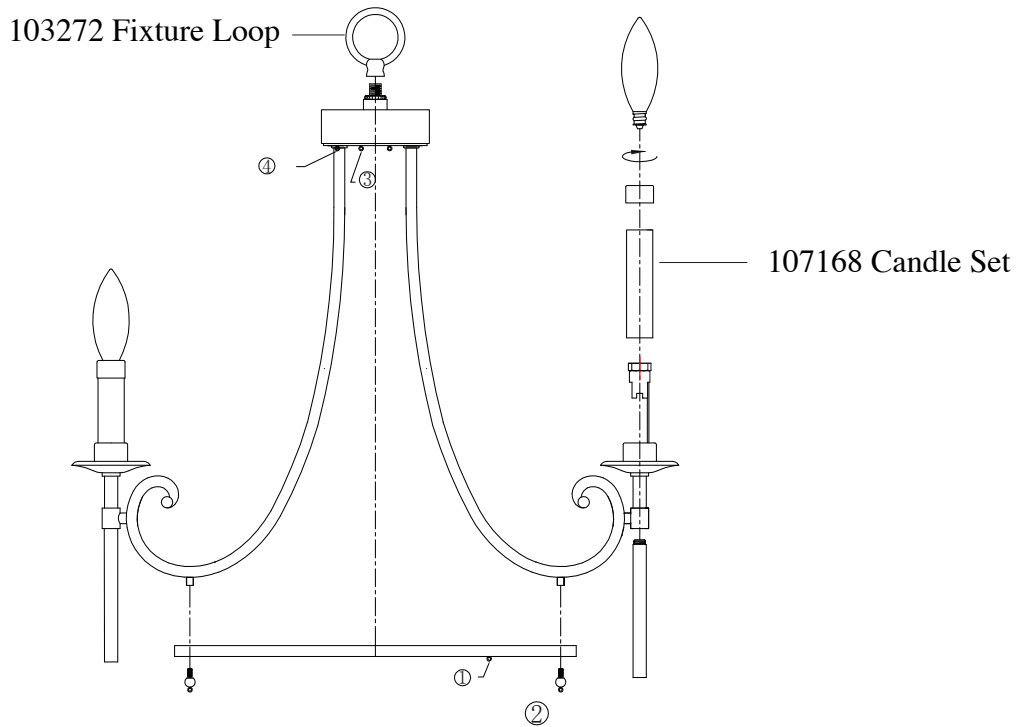

Replacement Parts For **F2663/5** 12/10

Qty.	Part #	Description
	103282	Canopy Kit
	CHAIN HTBZ	Chain
	103272	Fixture Loop
	111375	Full Strand Set
	107168	Candle Set