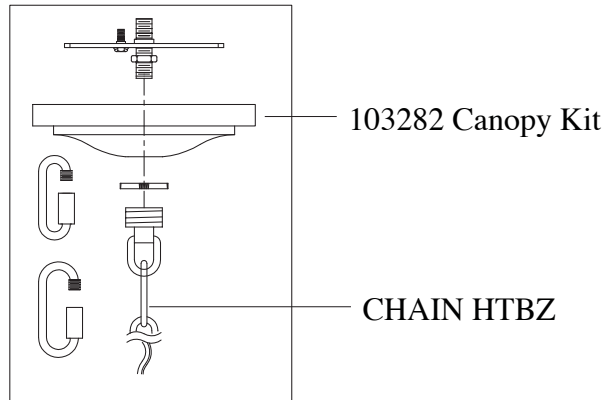

Replacement Parts For **F2663/5** 12/10

Qty.	Part #	Description
	103282	Canopy Kit
	CHAIN HTBZ	Chain
	103272	Fixture Loop
	111375	Full Strand Set
	107168	Candle Set