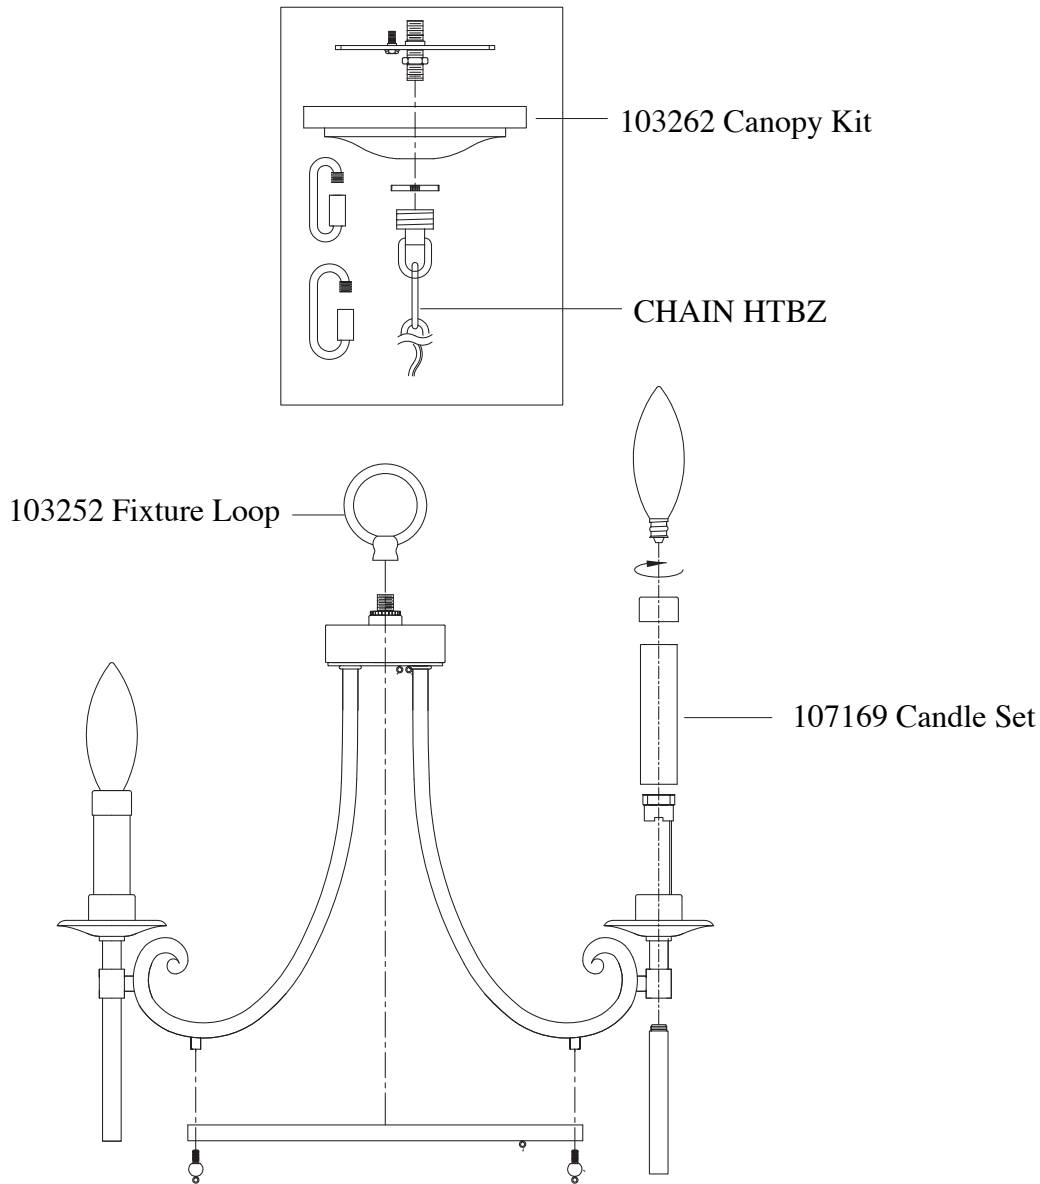

Replacement Parts For

F2662/3

12/10

Qty.	Part #	Description
	103262	Canopy Kit
	CHAIN HTBZ	Chain
	103252	Fixture Loop
	111374	Full Strand Set
	107169	Candle Set