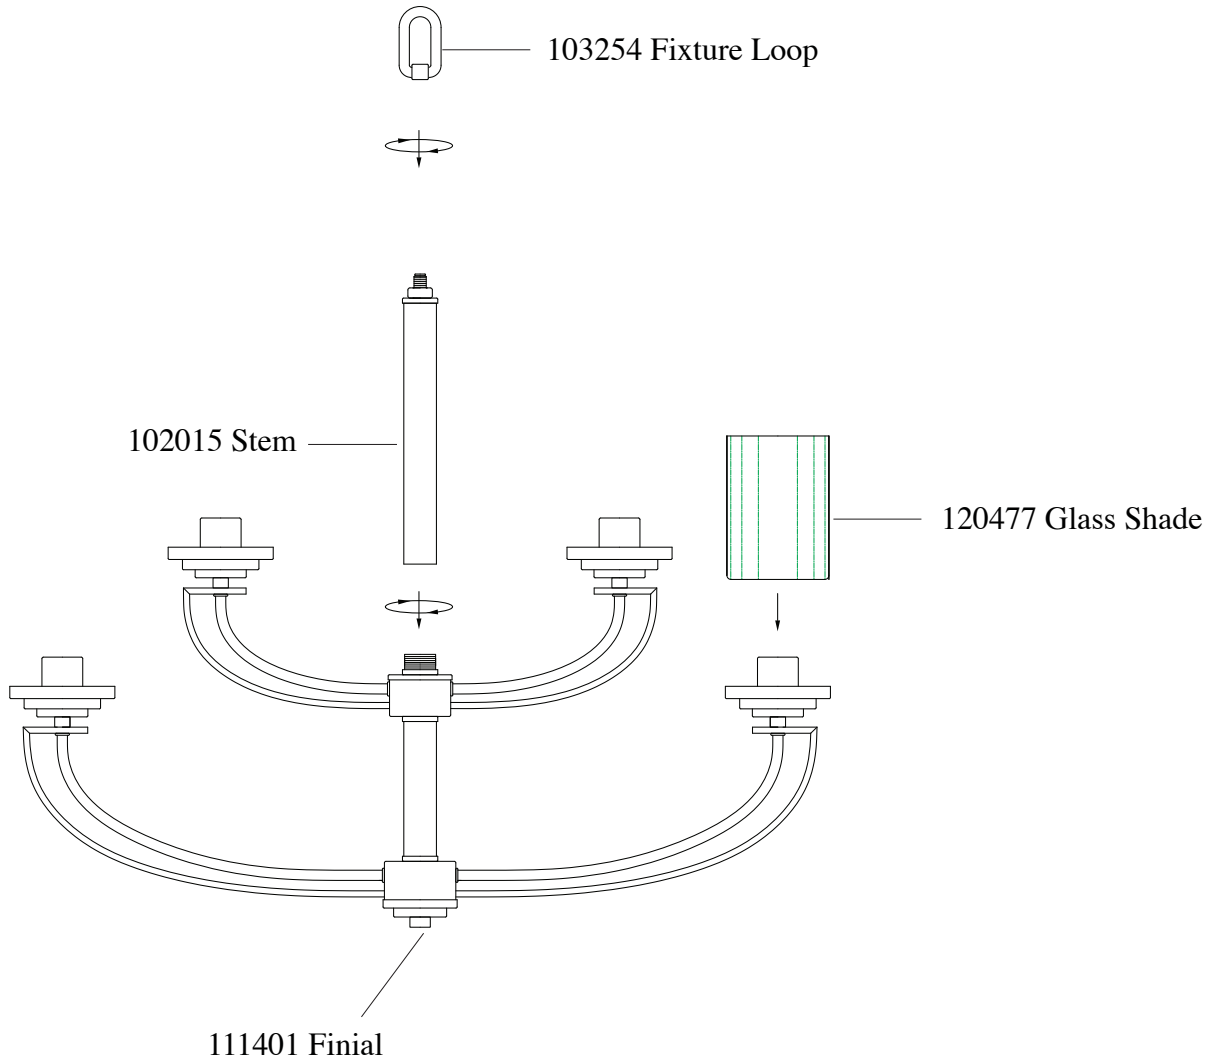

Replacement Parts For **F2633/6+3** 12/10

Qty.	Part #	Description
	103001	Mounting Strap
	111400	Canopy Kit
	CHAIN PN	Chain
	102015	Stem
	120477	Glass Shade
	103254	Fixture Loop
	111401	Finial

**MURRAY
FEISS**