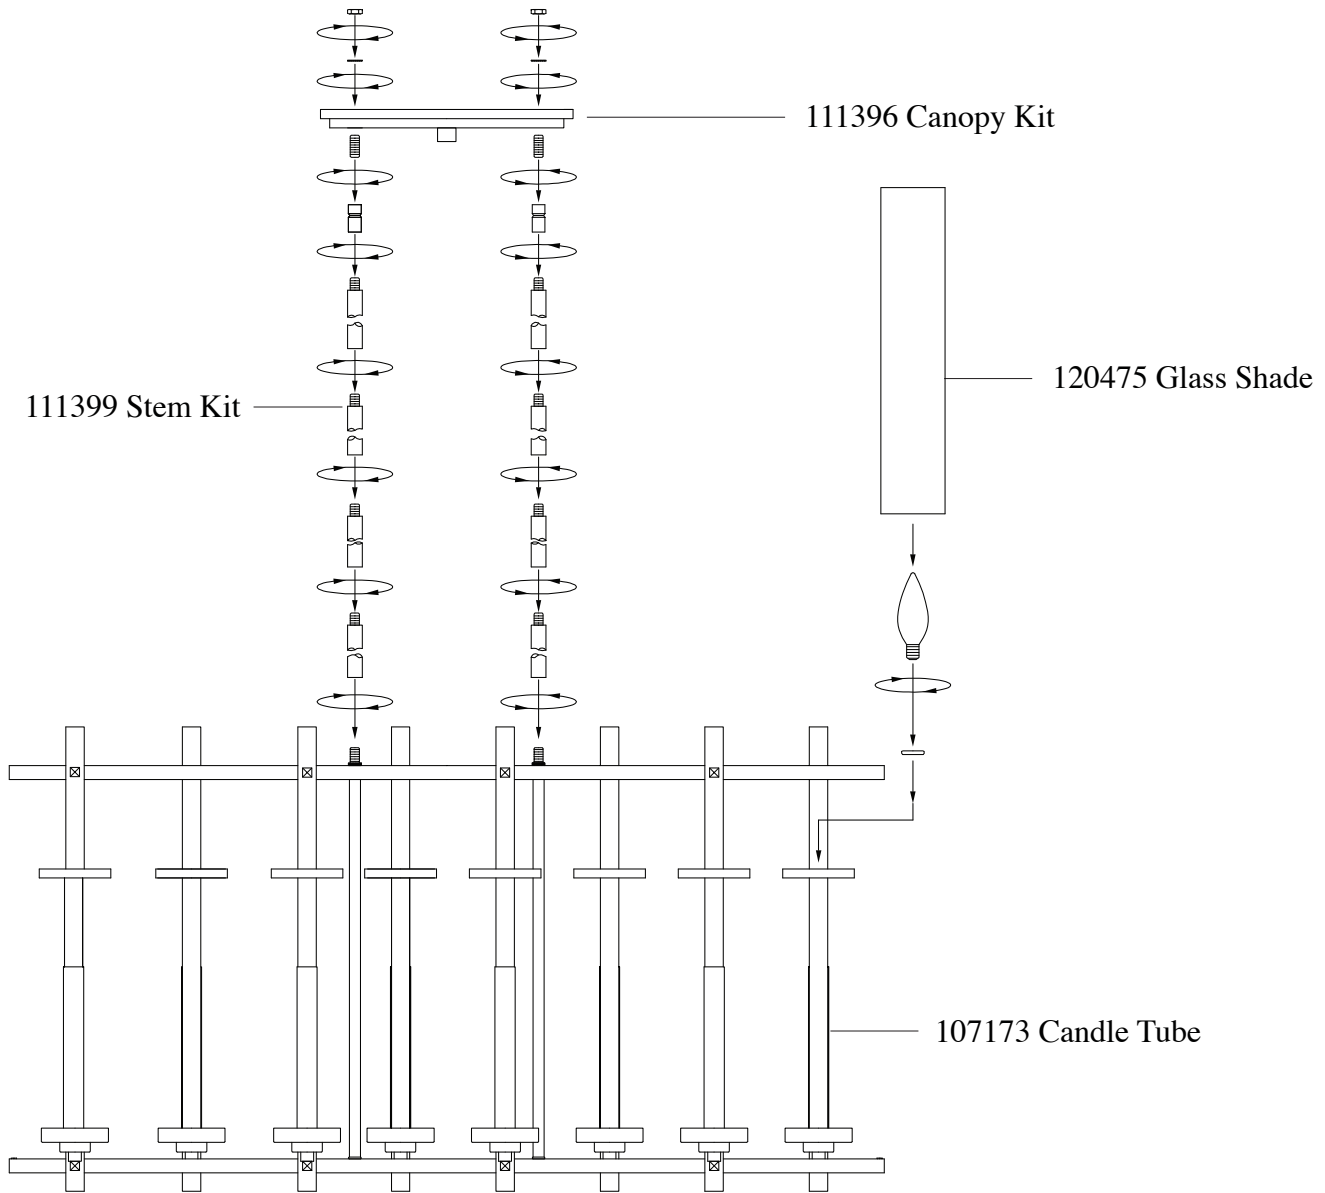

Replacement Parts For **F2630/8** 12/10

Qty.	Part #	Description
	103001	Mounting Strap
	111396	Canopy Kit
	111399	Stem Kit
	120475	Glass Shade
	107173	Candle Tube
	101217	Cap Nut

**MURRAY
FEISS**

GENERATION
BRANDS