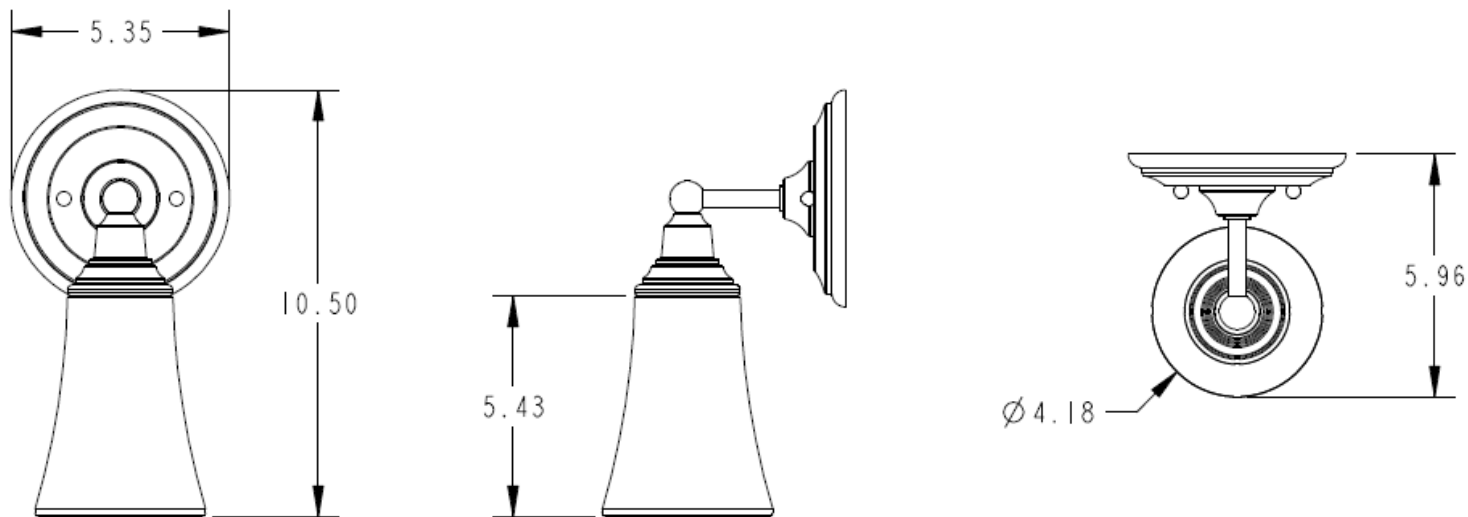

ROTHBURY® Technical Specification

YB8261

1-Globe Light Fixture

Dimensions:

Weight: 2.0 lbs.

Product Information:

Stock Numbers: YB8261CH – CHROME
YB8261BN – BRUSHED NICKEL
YB8261ORB – OIL RUBBED BRONZE

Globe Service Kit: YB8269

Materials: Zinc, glass

Voltage: 120v

Bulb: 100w max (not included); medium base

UL Listed: Yes – for dry locations

Important Notes: Turn off power during installation. Do not connect or disconnect under load.