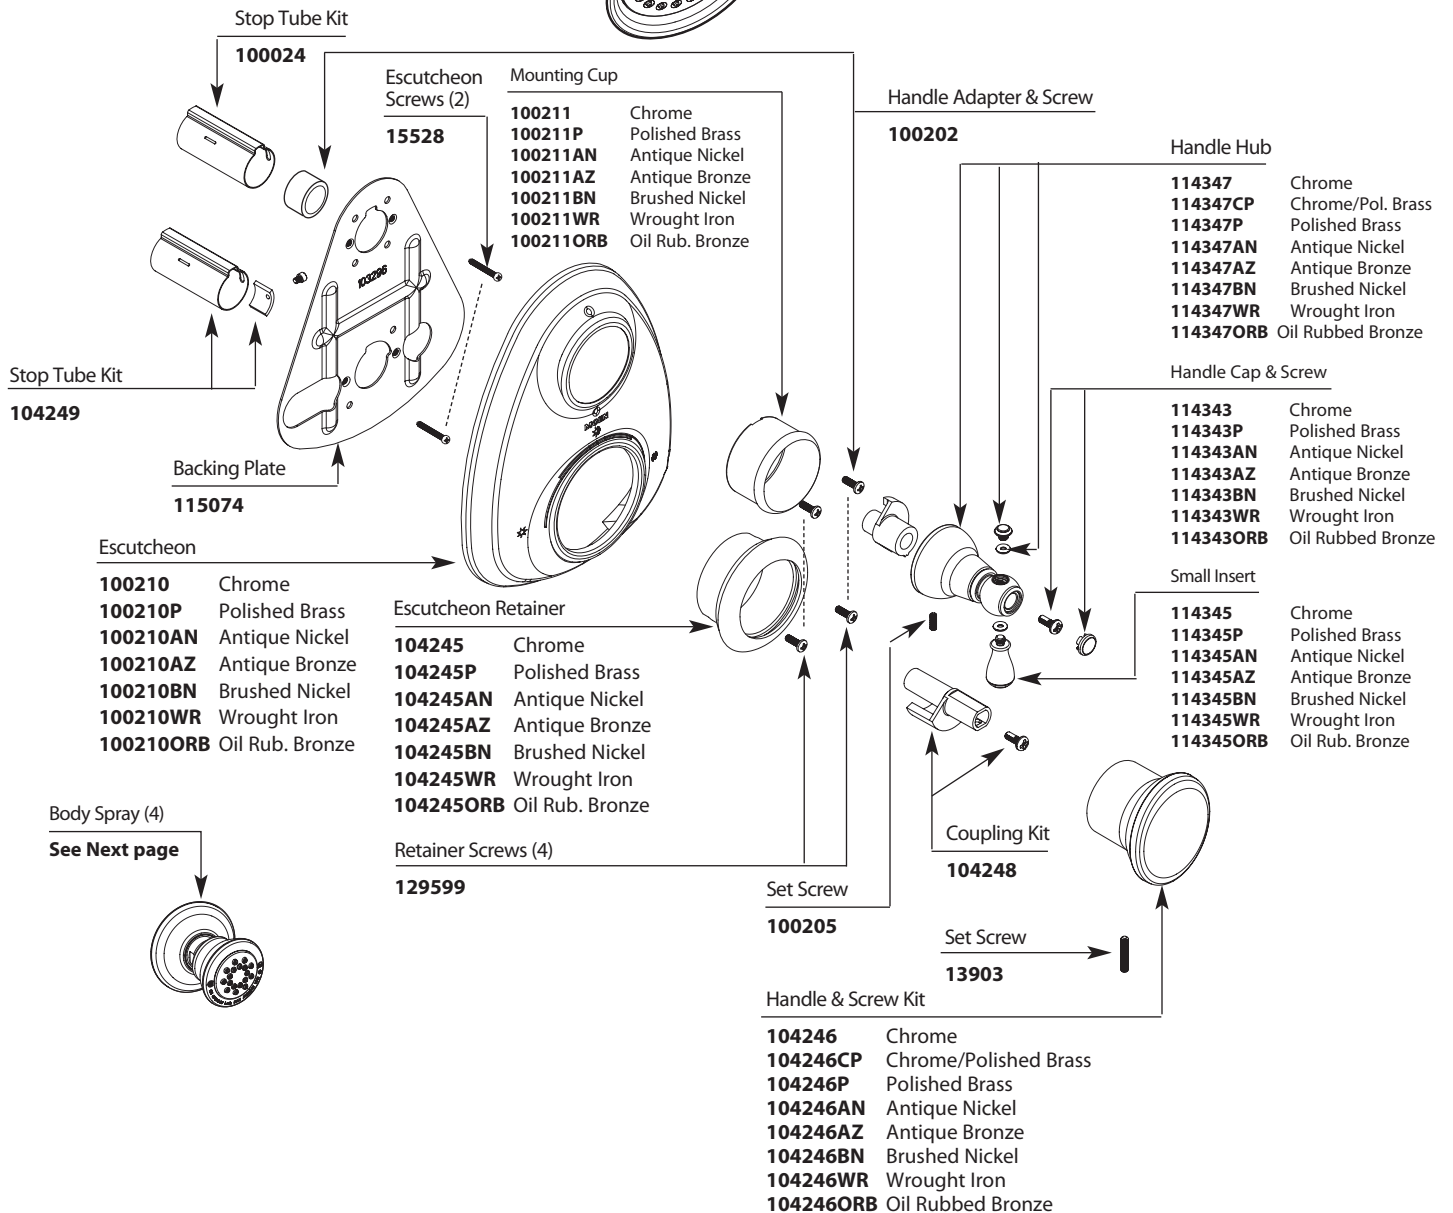

Buy it for looks. Buy it for life.®

■ Order by Part Number

There is more than 1 version of this model.
Page down to identify the version you have.

* Models after 7/23/07

Illustrated Parts

KINGSLEY™ MOENTROL® with Built-In 3 Function Diverter Valve Vertical Spa Trim		
MODEL	HANDLE	FINISH
263	Lever/Knob	Chrome
263AN	Lever/Knob	Antique Nickel
263AZ	Lever/Knob	Antique Bronze
263BN	Lever/Knob	Brushed Nickel
263WR	Lever/Knob	Wrought Iron
263ORB	Lever/Knob	Oil Rubbed Bronze
Discontinued Skus		
263CP	Lever/Knob	Chrome/Pol. Brass
263P	Lever/Knob	Polished Brass

Buy it for looks. Buy it for life.®

Illustrated Parts

Available Finishes

Parts Finishes Chart

<p>Shower Arm</p> 	<p>10154 Chrome 10154P Polished Brass 10154AZ Antique Bronze 10154AN Antique Nickel 10154BN Brushed Nickel 10154WR Wrought Iron 10154ORB Oil Rubbed Bronze</p>
<p>Accent Kit</p> 	<p>AT2199 Chrome AT2199P Polished Brass AT2199AZ Antique Bronze AT2199AN Antique Nickel AT2199BN Brushed Nickel AT2199WR Wrought Iron AT2199ORB Oil Rubbed Bronze</p>
<p>Showerhead</p> 	<p>6302 Chrome 6302P Polished Brass 6302AZ Antique Bronze 6302AN Antique Nickel 6302BN Brushed Nickel 6302WR Wrought Iron 6302ORB Oil Rubbed Bronze</p>
<p>Body Spray</p> 	<p>A501 Chrome A501P Polished Brass A501AZ Antique Bronze A501AN Antique Nickel A501BN Brushed Nickel A501WR Wrought Iron A501ORB Oil Rubbed Bronze</p>

Buy it for looks. Buy it for life.®

■ Order by Part Number

* Models before 7/23/07

Illustrated Parts

KINGSLEY™ MOENTROL® with Built-In 3 Function Diverter Valve Vertical Spa Trim		
MODEL	HANDLE	FINISH
263	Lever/Knob	Chrome
263AN	Lever/Knob	Antique Nickel
263AZ	Lever/Knob	Antique Bronze
263BN	Lever/Knob	Brushed Nickel
263WR	Lever/Knob	Wrought Iron
263ORB	Lever/Knob	Oil Rubbed Bronze
Discontinued Skus		
263CP	Lever/Knob	Chrome/Pol. Brass
263P	Lever/Knob	Polished Brass