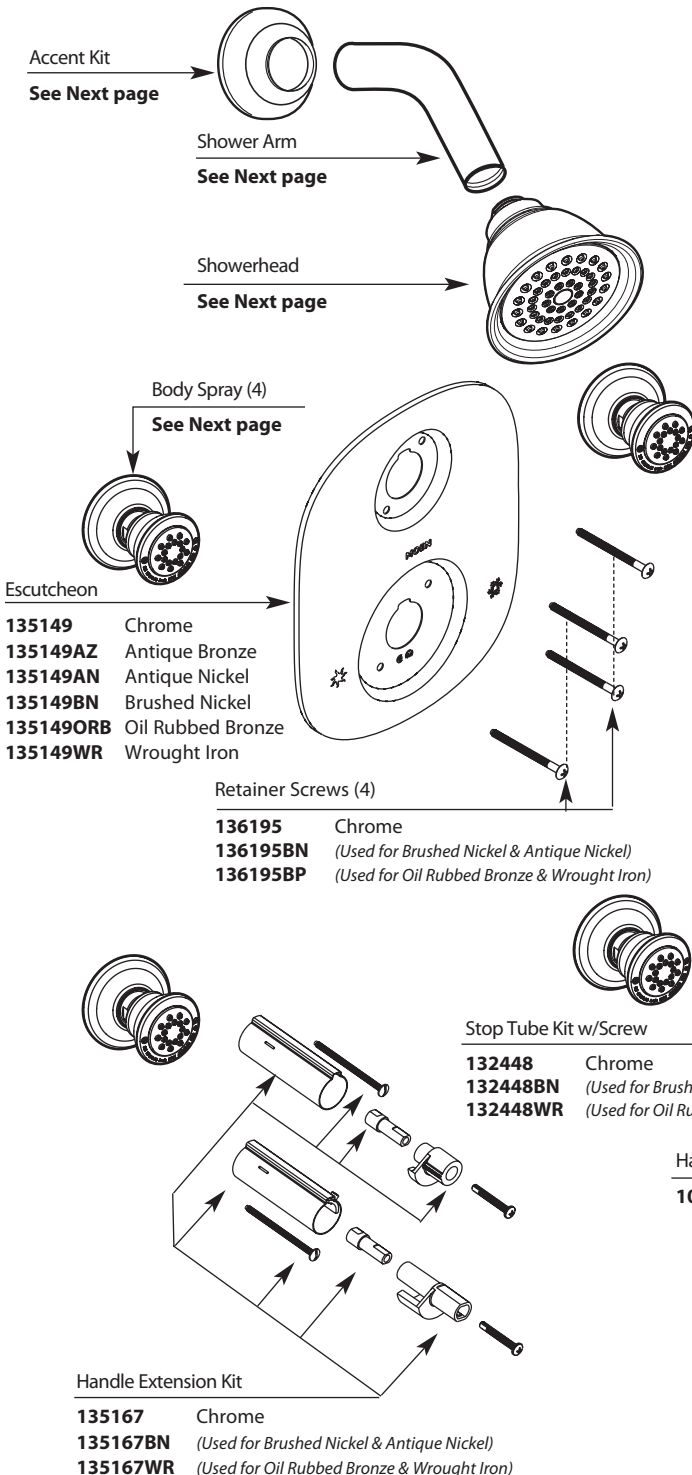

Buy it for looks. Buy it for life.®

■ Order by Part Number

There is more than 1 version of this model.
Page down to identify the version you have.

* Models after 7/23/07

Illustrated Parts

KINGSLEY™ MOENTROL® with Built-In 3 Function Diverter Valve Vertical Spa Trim		
MODEL	HANDLE	FINISH
263	Lever/Knob	Chrome
263AN	Lever/Knob	Antique Nickel
263AZ	Lever/Knob	Antique Bronze
263BN	Lever/Knob	Brushed Nickel
263WR	Lever/Knob	Wrought Iron
263ORB	Lever/Knob	Oil Rubbed Bronze
Discontinued Skus		
263CP	Lever/Knob	Chrome/Pol. Brass
263P	Lever/Knob	Polished Brass

Buy it for looks. Buy it for life.®

Illustrated Parts

Available Finishes

Parts Finishes Chart

<p>Shower Arm</p> 	<p>10154 Chrome 10154P Polished Brass 10154AZ Antique Bronze 10154AN Antique Nickel 10154BN Brushed Nickel 10154WR Wrought Iron 10154ORB Oil Rubbed Bronze</p>
<p>Accent Kit</p> 	<p>AT2199 Chrome AT2199P Polished Brass AT2199AZ Antique Bronze AT2199AN Antique Nickel AT2199BN Brushed Nickel AT2199WR Wrought Iron AT2199ORB Oil Rubbed Bronze</p>
<p>Showerhead</p> 	<p>6302 Chrome 6302P Polished Brass 6302AZ Antique Bronze 6302AN Antique Nickel 6302BN Brushed Nickel 6302WR Wrought Iron 6302ORB Oil Rubbed Bronze</p>
<p>Body Spray</p> 	<p>A501 Chrome A501P Polished Brass A501AZ Antique Bronze A501AN Antique Nickel A501BN Brushed Nickel A501WR Wrought Iron A501ORB Oil Rubbed Bronze</p>

Buy it for looks. Buy it for life.®

■ Order by Part Number

* Models before 7/23/07

Illustrated Parts

KINGSLEY™ MOENTROL® with Built-In 3 Function Diverter Valve Vertical Spa Trim		
MODEL	HANDLE	FINISH
263	Lever/Knob	Chrome
263AN	Lever/Knob	Antique Nickel
263AZ	Lever/Knob	Antique Bronze
263BN	Lever/Knob	Brushed Nickel
263WR	Lever/Knob	Wrought Iron
263ORB	Lever/Knob	Oil Rubbed Bronze
Discontinued Skus		
263CP	Lever/Knob	Chrome/Pol. Brass
263P	Lever/Knob	Polished Brass