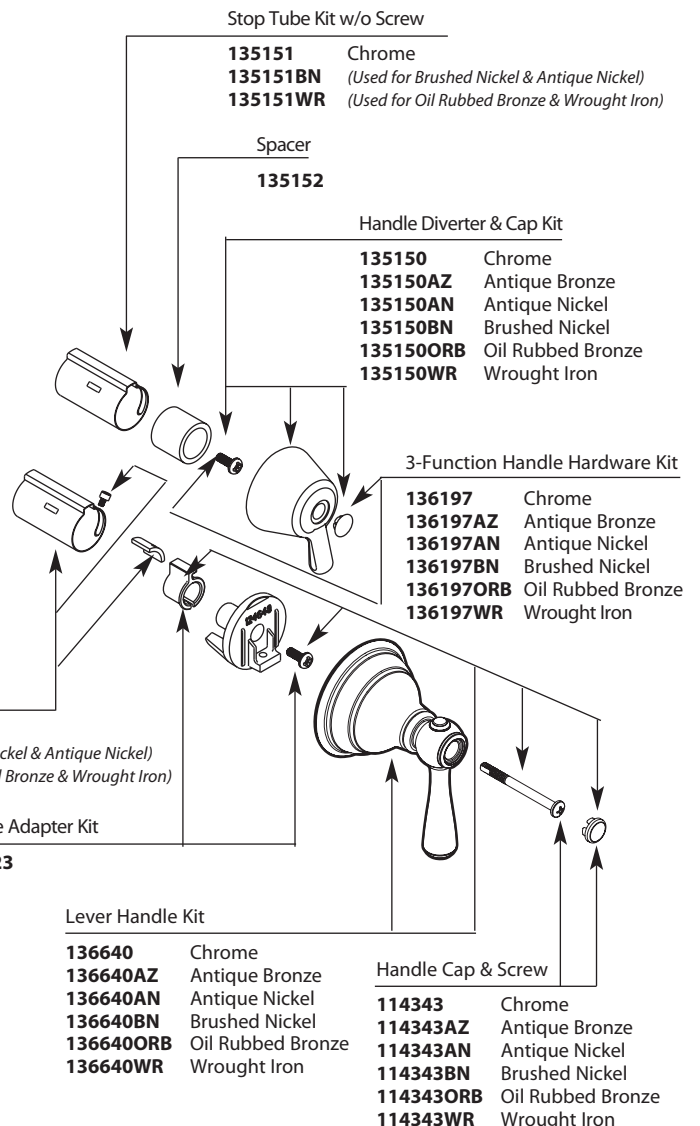

Buy it for looks. Buy it for life.®

■ Order by Part Number

There is more than 1 version of this model.
Page down to identify the version you have.

* Models after 7/23/07

Illustrated Parts

KINGSLEY™ MOENTROL® with Built-In 3 Function Diverter Valve Vertical Spa Trim		
MODEL	HANDLE	FINISH
263	Lever/Knob	Chrome
263AN	Lever/Knob	Antique Nickel
263AZ	Lever/Knob	Antique Bronze
263BN	Lever/Knob	Brushed Nickel
263WR	Lever/Knob	Wrought Iron
263ORB	Lever/Knob	Oil Rubbed Bronze
Discontinued Skus		
263CP	Lever/Knob	Chrome/Pol. Brass
263P	Lever/Knob	Polished Brass

Buy it for looks. Buy it for life.®

Illustrated Parts

Available Finishes

Parts Finishes Chart

<p>Shower Arm</p> 	<p>10154 Chrome 10154P Polished Brass 10154AZ Antique Bronze 10154AN Antique Nickel 10154BN Brushed Nickel 10154WR Wrought Iron 10154ORB Oil Rubbed Bronze</p>
<p>Accent Kit</p> 	<p>AT2199 Chrome AT2199P Polished Brass AT2199AZ Antique Bronze AT2199AN Antique Nickel AT2199BN Brushed Nickel AT2199WR Wrought Iron AT2199ORB Oil Rubbed Bronze</p>
<p>Showerhead</p> 	<p>6302 Chrome 6302P Polished Brass 6302AZ Antique Bronze 6302AN Antique Nickel 6302BN Brushed Nickel 6302WR Wrought Iron 6302ORB Oil Rubbed Bronze</p>
<p>Body Spray</p> 	<p>A501 Chrome A501P Polished Brass A501AZ Antique Bronze A501AN Antique Nickel A501BN Brushed Nickel A501WR Wrought Iron A501ORB Oil Rubbed Bronze</p>

Buy it for looks. Buy it for life.®

■ Order by Part Number

* Models before 7/23/07

Illustrated Parts

KINGSLEY™ MOENTROL® with Built-In 3 Function Diverter Valve Vertical Spa Trim		
MODEL	HANDLE	FINISH
263	Lever/Knob	Chrome
263AN	Lever/Knob	Antique Nickel
263AZ	Lever/Knob	Antique Bronze
263BN	Lever/Knob	Brushed Nickel
263WR	Lever/Knob	Wrought Iron
263ORB	Lever/Knob	Oil Rubbed Bronze
Discontinued Skus		
263CP	Lever/Knob	Chrome/Pol. Brass
263P	Lever/Knob	Polished Brass