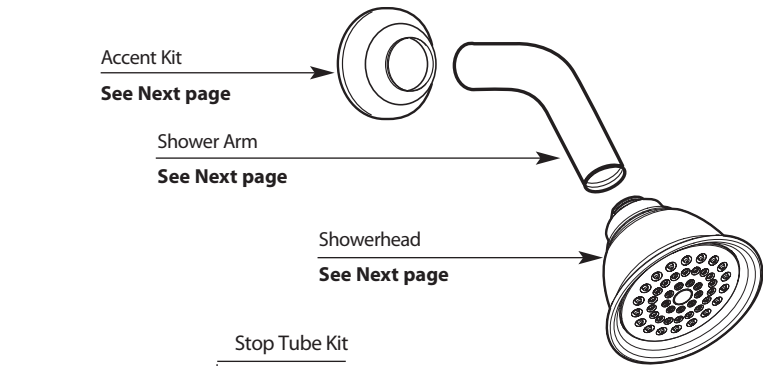

Buy it for looks. Buy it for life.®

■ Order by Part Number

There is more than 1 version of this model.
Page down to identify the version you have.

* Models after 7/23/07

Illustrated Parts

KINGSLEY™ MOENTROL® with Built-In 3 Function Diverter Valve Vertical Spa Trim		
MODEL	HANDLE	FINISH
263	Lever/Knob	Chrome
263AN	Lever/Knob	Antique Nickel
263AZ	Lever/Knob	Antique Bronze
263BN	Lever/Knob	Brushed Nickel
263WR	Lever/Knob	Wrought Iron
263ORB	Lever/Knob	Oil Rubbed Bronze
Discontinued Skus		
263CP	Lever/Knob	Chrome/Pol. Brass
263P	Lever/Knob	Polished Brass

Buy it for looks. Buy it for life.®

Illustrated Parts

Available Finishes

Parts Finishes Chart

<p>Shower Arm</p> 	<p>10154 Chrome 10154P Polished Brass 10154AZ Antique Bronze 10154AN Antique Nickel 10154BN Brushed Nickel 10154WR Wrought Iron 10154ORB Oil Rubbed Bronze</p>
<p>Accent Kit</p> 	<p>AT2199 Chrome AT2199P Polished Brass AT2199AZ Antique Bronze AT2199AN Antique Nickel AT2199BN Brushed Nickel AT2199WR Wrought Iron AT2199ORB Oil Rubbed Bronze</p>
<p>Showerhead</p> 	<p>6302 Chrome 6302P Polished Brass 6302AZ Antique Bronze 6302AN Antique Nickel 6302BN Brushed Nickel 6302WR Wrought Iron 6302ORB Oil Rubbed Bronze</p>
<p>Body Spray</p> 	<p>A501 Chrome A501P Polished Brass A501AZ Antique Bronze A501AN Antique Nickel A501BN Brushed Nickel A501WR Wrought Iron A501ORB Oil Rubbed Bronze</p>

Buy it for looks. Buy it for life.®

■ Order by Part Number

* Models before 7/23/07

Illustrated Parts

KINGSLEY™ MOENTROL® with Built-In 3 Function Diverter Valve Vertical Spa Trim		
MODEL	HANDLE	FINISH
263	Lever/Knob	Chrome
263AN	Lever/Knob	Antique Nickel
263AZ	Lever/Knob	Antique Bronze
263BN	Lever/Knob	Brushed Nickel
263WR	Lever/Knob	Wrought Iron
263ORB	Lever/Knob	Oil Rubbed Bronze
Discontinued Skus		
263CP	Lever/Knob	Chrome/Pol. Brass
263P	Lever/Knob	Polished Brass