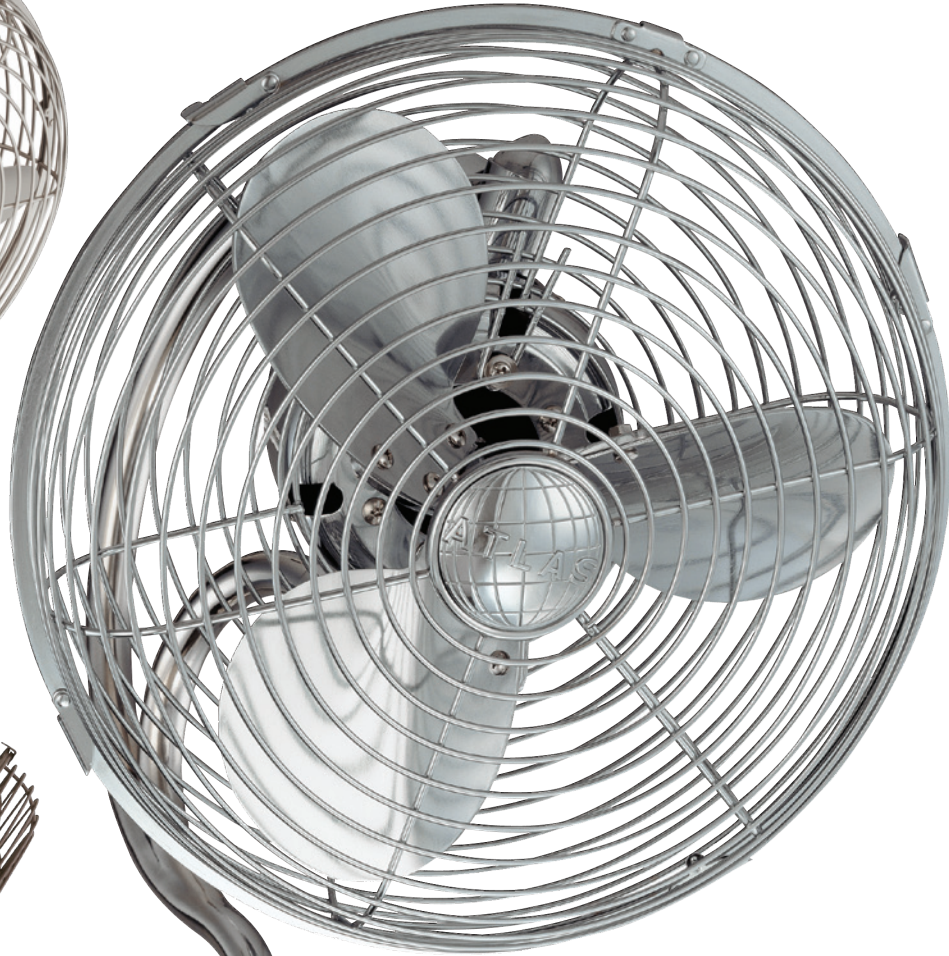

# Melody

shown in Brushed Nickel  
with metal blades

shown in Polished Chrome  
with metal blades

shown in Textured Bronze  
with metal blades

	Safety cage equipped.
 	Damp Location: All Finishes with Metal Blades

The Melody oscillating, 3-speed wall mounted fan provides maximum multi-directional airflow. It can be mounted in small, awkward spaces or in front of HVAC ducts to make more efficient the heating, ventilation or air conditioning of any room.

- Available in the following finishes: polished chrome, brushed nickel or textured bronze.
- Constructed of cast aluminum and heavy stamped steel, the Melody carries a limited lifetime warranty.
- Equipped with hand-balanced metal blades and metal safety cages.
- 3-speed wall control is standard equipment.