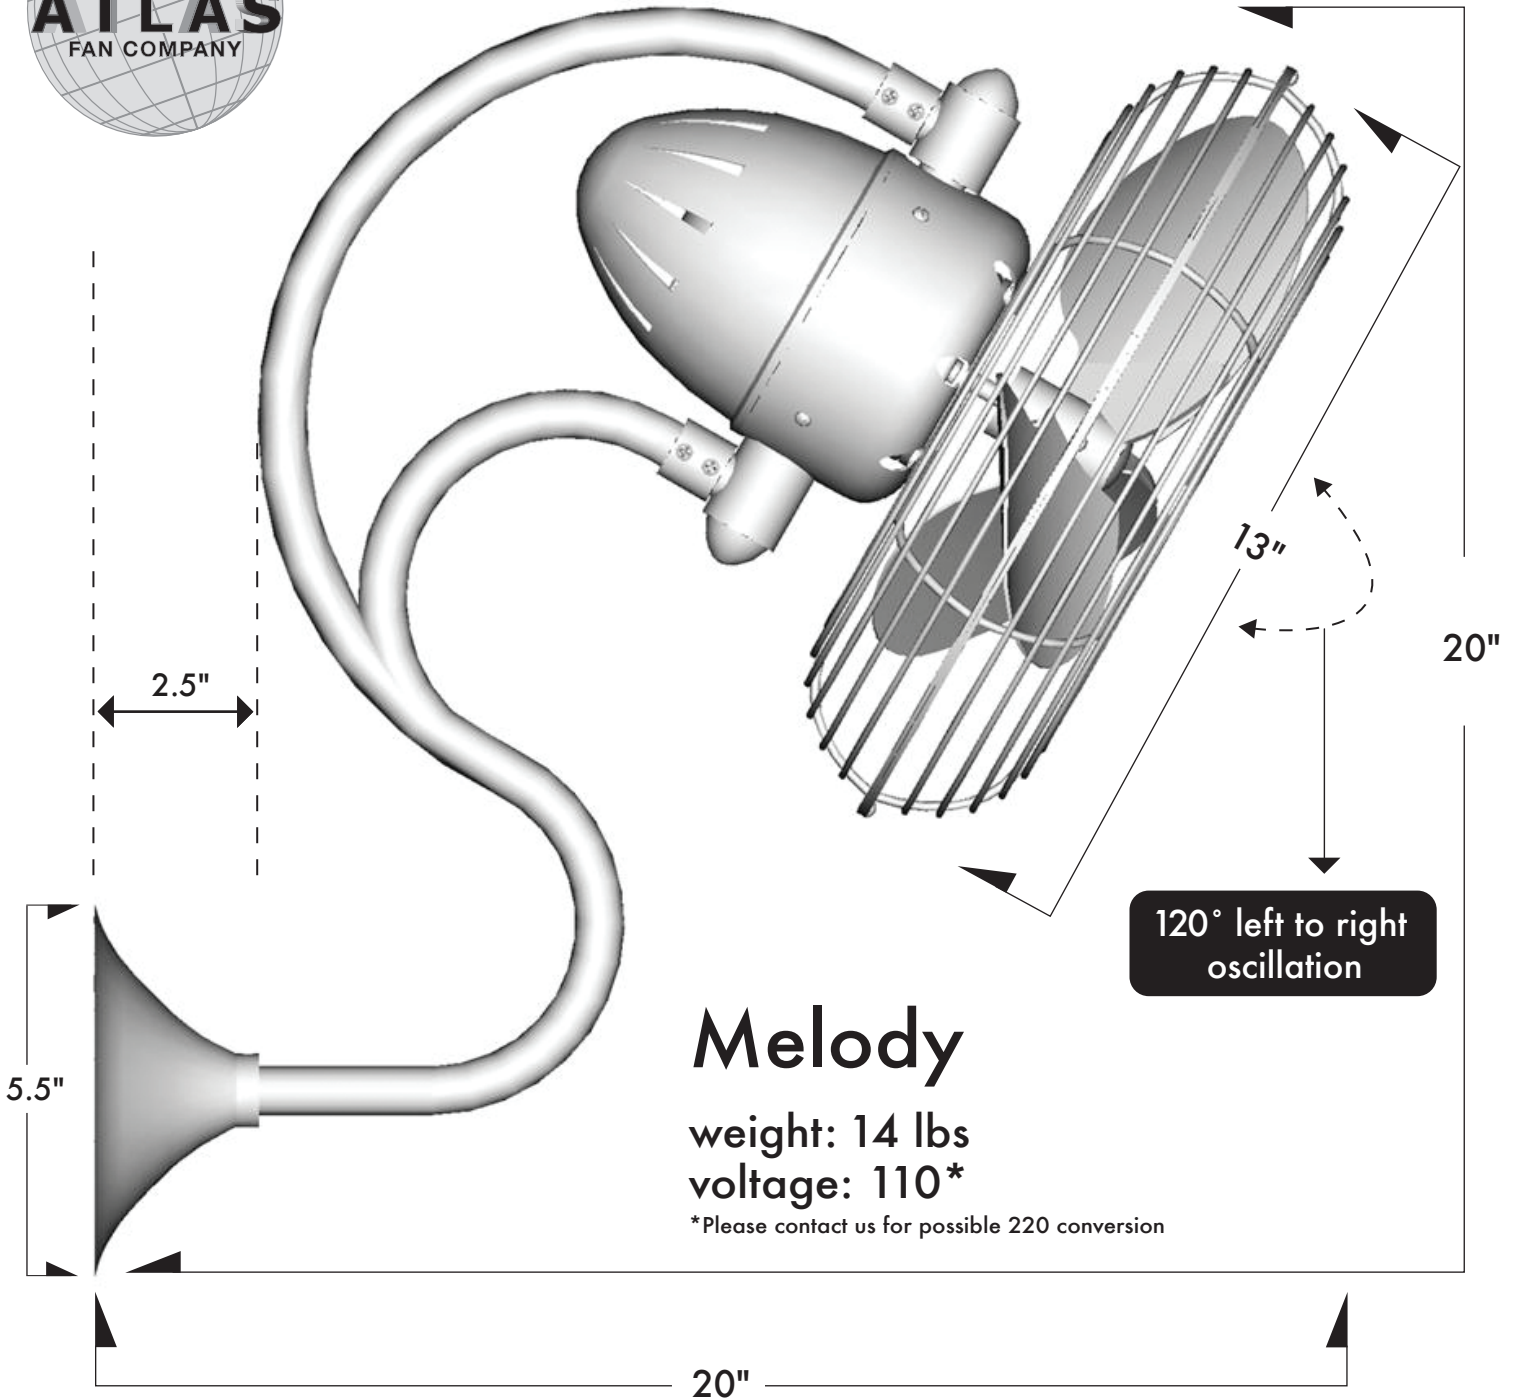

MATTHEWS

FAN COMPANY

Melody

weight: 14 lbs

voltage: 110*

*Please contact us for possible 220 conversion

120° left to right oscillation

Damp Location: All standard finishes

1881 Industrial Drive
Libertyville, IL 60048
Tele: 847.680.9043
Fax: 847.680.8140
www.matthewsfanco.com