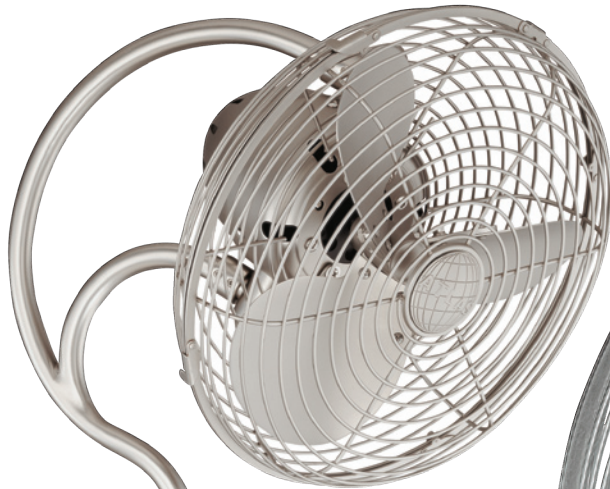

# Melody

shown in Brushed Nickel  
with metal blades

shown in Polished Chrome  
with metal blades

shown in Textured Bronze  
with metal blades

	Safety cage equipped.
 	Damp Location: All Finishes with Metal Blades

The Melody oscillating, 3-speed wall mounted fan provides maximum multi-directional airflow. It can be mounted in small, awkward spaces or in front of HVAC ducts to make more efficient the heating, ventilation or air conditioning of any room.

- Available in the following finishes: polished chrome, brushed nickel or textured bronze.
- Constructed of cast aluminum and heavy stamped steel, the Melody carries a limited lifetime warranty.
- Equipped with hand-balanced metal blades and metal safety cages.
- 3-speed wall control is standard equipment.