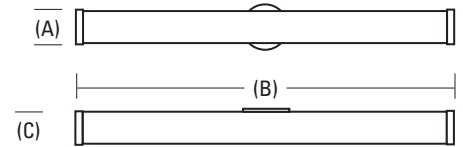

WARRANTY

Guaranteed for two years against mechanical defects in manufacture.

Catalog Number	
Notes	Type

Indoor Decorative Cylinder Vanity

Linear T5 Fluorescent

DIMENSIONS

Nominal Size	Lamp Configuration	Model Number	Number of Lamps	(A) Width inches (cm)	(B) Height inches (cm)	(C) Extension* inches (cm)
2'		11802RET5	(2) 14W linear T5	2-7/8" (7.3)	23-1/8" (58.7)	3-3/8" (7.6)
3'		11803RET5	(2) 21W linear T5	2-7/8" (7.3)	35-1/4" (89.5)	3-3/8" (7.6)
4'		11804RET5	(2) 28W linear T5	2-7/8" (7.3)	47" (119.4)	3-3/8" (7.6)