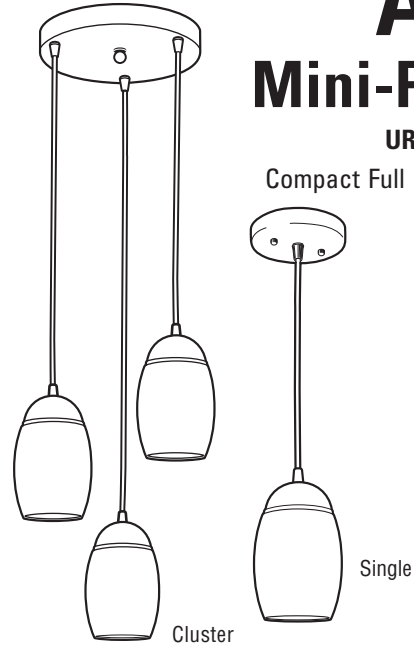

ATTRIBUTES

Contemporary design mini pendants with a soft curve, frosted glass shade and brushed nickel cap. Shades are available in three colors, a striking blue cobalt, amber and white. Acorn pendant(s) are suspended from a sleek, brushed nickel canopy with silver cord (adjustable up to 74"). Single pendants are available in all three colors while the three fixture cluster is available only in white.

Includes 13W compact full spiral 4-pin 3500K fluorescent lamp(s) for energy efficiency, superior color rendering and long life.

Standard with electronic ballast (120 volt, 60Hz) ensures no flickering and quiet operation without interfering with other home electronics.

Catalog Number	
Notes	Type

Indoor Decorative

Acorn Mini-Pendant

URBAN COLLECTION

Compact Full Spiral Fluorescent

DIMENSIONS

Nominal Size	Lamp Configuration	Model Number	Number of Lamps	(A) Width inches (cm)	(B) Height inches (cm)	(C) Extension* inches (cm)
Single		11994	(1) 13W compact full spiral	4-7/8" (12.4)	4-7/8" (12.4)	74" (188.0)
Cluster		11994 CLST	(3) 13W compact full spiral	13-1/8" (33.3)	13-1/8" (33.3)	74" (188.0)