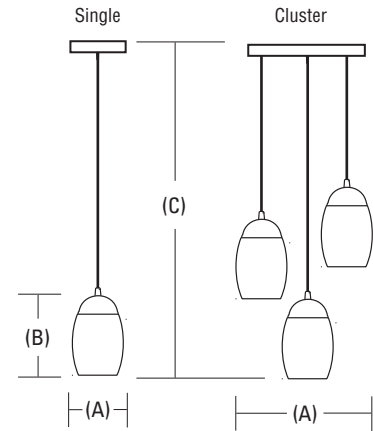

Catalog Number	
Notes	Type

Indoor Decorative

Acorn Mini-Pendant

URBAN COLLECTION

Compact Full Spiral Fluorescent

DIMENSIONS

Nominal Size	Lamp Configuration	Model Number	Number of Lamps	(A) Width inches (cm)	(B) Height inches (cm)	(C) Extension* inches (cm)
Single		11994	(1) 13W compact full spiral	4-7/8" (12.4)	4-7/8" (12.4)	74" (188.0)
Cluster		11994 CLST	(3) 13W compact full spiral	13-1/8" (33.3)	13-1/8" (33.3)	74" (188.0)

* Maximum extension from ceiling

All dimensions are in inches (centimeters)

ORDERING INFORMATION

Choose the boldface catalog nomenclature that best suits your needs and write it on the appropriate line. Order accessories and replacement parts as separate catalog numbers.