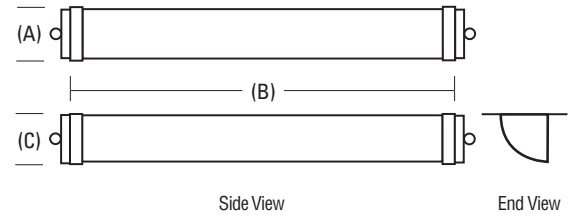

Catalog Number	
Notes	Type

Indoor Decorative Metro Etched Diffuser Vanity

Linear T5 Fluorescent

DIMENSIONS

Nominal Size	Lamp Configuration	Model Number	Number of Lamps	(A) Width inches (cm)	(B) Length inches (cm)	(C) Extension* inches (cm)
2'		11727RET5	(2) 14W linear T5	3-1/2" (8.9)	25" (63.5)	3-7/8" (9.6)
3'		11728RET5	(2) 21W linear T5	3-1/2" (8.9)	36-3/4" (93.3)	3-7/8" (9.6)
4'		11729RET5	(2) 28W linear T5	3-1/2" (8.9)	47-7/8" (121.6)	3-7/8" (9.6)

* Extension from ceiling/wall

All dimensions are in inches (Centimeters)

ORDERING INFORMATION

Example: **11727RET5 BN**

Choose the boldface catalog nomenclature that best suits your needs and write it on the appropriate line. Order accessories and replacement parts as separate catalog numbers.