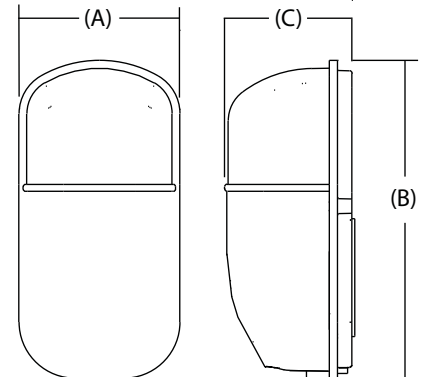

DIMENSIONS

Lamp Configuration	Model Number	Number of Lamps	(A) Width inches (cm)	(B) Height inches (cm)	(C) Extension* inches (cm)
	OWP3 42F	(1) 42W GX24q 4-pin base compact (TTT)	5-3/4" (14.6)	11" (27.9)	4-15/16" (10.9)

* Maximum extension from wall

All dimensions are in inches (centimeters)

ORDERING INFORMATION

Choose the boldface catalog nomenclature that best suits your needs and write it on the appropriate line. Order accessories as and replacement parts separate catalog numbers.