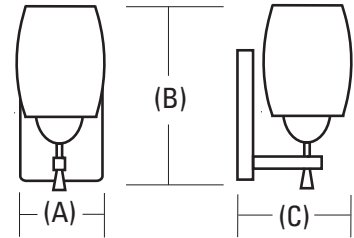

DIMENSIONS

Nominal Size	Lamp Configuration	Model Number	Number of Lamps	(A) Width inches (cm)	(B) Height inches (cm)	(C) Extension* inches (cm)
1 lamp		11531	(1) 13W compact full spiral	4-1/2" (11.4)	9-3/8" (23.8)	6-1/8" (15.6)

* Extension from wall

All dimensions are in inches (centimeters)