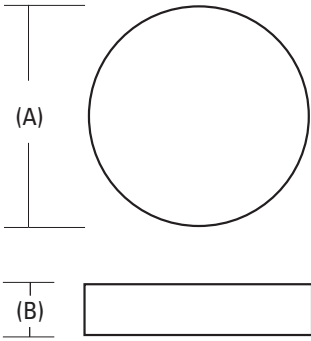

WARRANTY

Guaranteed for two years against mechanical defects in manufacture. (excludes lamps)

DIMENSIONS

Nominal Size	Lamp Configuration	Model Number	Number of Lamps	(A) Diameter inches (cm)	(B) Depth* inches (cm)
10-1/2" dia		11560	(1) 22W circline T5	10-1/2" (26.7)	2-1/2" (6.4)
14-1/2" dia		11562	(1) 40W circline T5	14-1/2" (36.8)	2-1/2" (12.7)