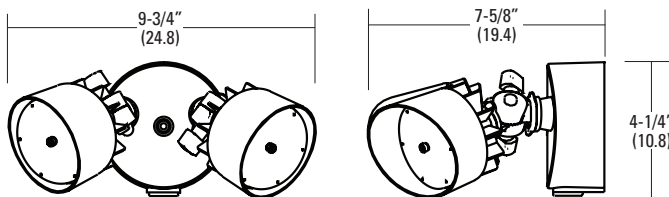

Outdoor General Purpose

Dusk-to-Dawn LED Floodlight 2 Adjustable Heads

High Performance LED

Dimensions

All dimensions are inches (centimeters)

ORDERING INFORMATION

For shortest lead times, configure products using **bolded options**.