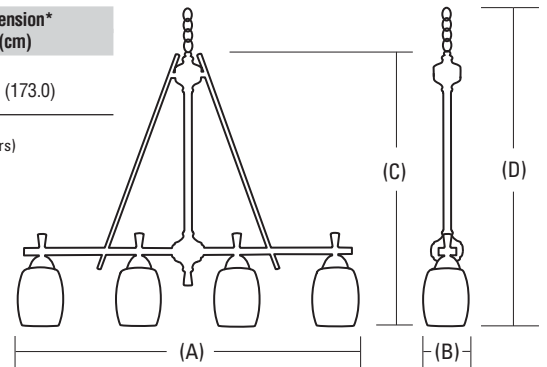

DIMENSIONS

Nominal Size	Lamp Configuration	Model Number	Number of Lamps	(A) Length inches (cm)	(B) Width inches (cm)	(C) Height inches (cm)	(D) Extension* inches (cm)
4 Lamp		11537	(4) 13W compact full spiral	34-1/2" (87.3)	5" (12.7)	24" (61.0)	68-1/8" (173.0)

*Maximum extension from ceiling with chain

All dimensions are in inches (centimeters)