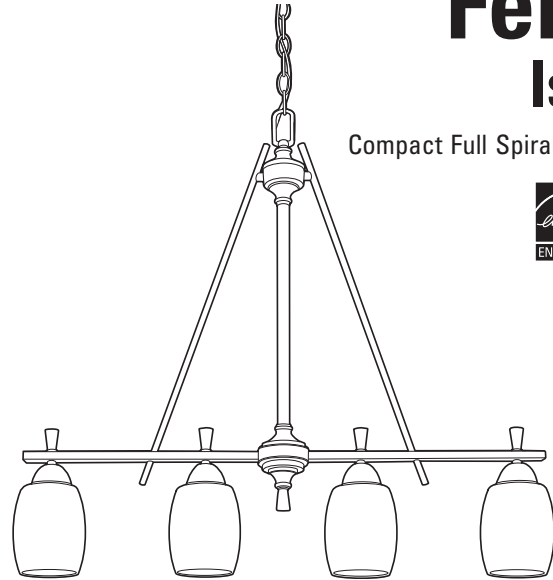

|                |      |
|----------------|------|
| Catalog Number |      |
| Notes          | Type |

Indoor Decorative

# Ferros Island

Compact Full Spiral Fluorescent

### ATTRIBUTES

A classic look, these transitionally styled four light Island fixture is offered in either an antique bronze finish with hand-dipped, tea-stained glass shades or a brushed-nickel finish with acid-etched, frosted glass shades. Shades provide a widespread even illumination and are suspended by matching support rods, chain (adjustable up to 68-1/8") and canopy.