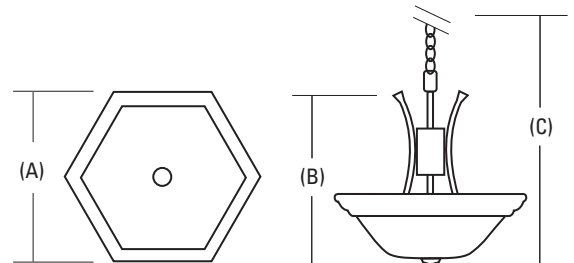

ORDERING INFORMATION

Choose the boldface catalog nomenclature that best suits your needs and write it on the appropriate line. Order accessories and replacement parts as separate catalog numbers.

Example: 10868 BZA

10868

Model Number^{1,2,3}

10868 (1) 55W 2C T6 2700K fluorescent lamp **Included**

Finish

BZA Antique bronze
BN Brushed nickel

Options

(Consult factory)

Accessories/Replacement parts

CH36 BZA	36" antique bronze chain
CH36 BN	36" brushed nickel chain
F2C5527 R6	55W 2C T6 2700K fluorescent lamp⁴
DPIEDGL CS	Sand-textured beige glass diffuser
DPIEDGL WS	Sand-textured opal glass diffuser

Notes:

1. **INCLUDES** - (1) 55W 2C T6 2700K fluorescent lamp.
2. Use with non-dimmable switches only.
3. Supplied with 10' of power cord.
4. Resale packs must be considered in increments of 6.