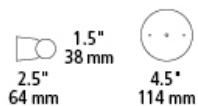

linea bath

DESCRIPTION

This sleek light fixture adapts well to a tremendous range of residential or commercial bathroom lighting applications. The Linea bath light from LBL Lighting with its low glare, opal finish linear lamp offers maximum light with minimal heat in a highly contemporary style. May be installed in tandem for a continuous unbroken line of light. LED 20" includes (1) 6 watt 80 CRI 2700K S14S base double-ended LED Linestra lamp; LED 40" includes (1) 10 watt 80 CRI 2700K S14S base double-ended LED Linestra lamp. LED version is not dimmable. 120V.