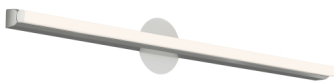

linea bath

DESCRIPTION

This sleek light fixture adapts well to a tremendous range of residential or commercial bathroom lighting applications. The Linea bath light from LBL Lighting with its low glare, opal finish linear lamp offers maximum light with minimal heat in a highly contemporary style. May be installed in tandem for a continuous unbroken line of light. LED 20" includes (1) 6 watt 80 CRI 2700K S14S base double-ended LED Linestra lamp; LED 40" includes (1) 10 watt 80 CRI 2700K S14S base double-ended LED Linestra lamp. LED version is not dimmable. 120V.

linea 20"
 led linea 40"
 led

ORDERING INFORMATION

| model | finish | lamp |
|-------|--------------------------------------|---|
| LN | 060SI 20" silver 120SI 40" silver | LED S14S LED Linestra 80 CRI 2700K (6w FOR 20", 10w for 40") 120v |