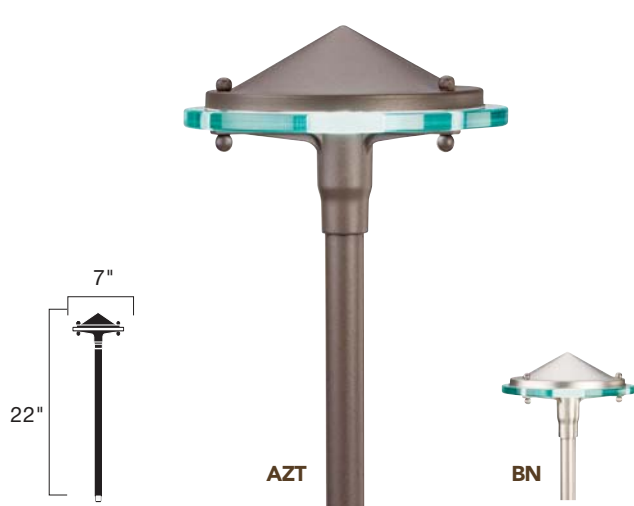

GLASS &
METAL

15317 AZT, BN

GALAXY

15318 AZT

Ordering Guide & Finish	15317 AZT 15317 BN	15318 AZT																																								
Housing	Aluminum (AZT) or Brass (BN) with glass diffuser	Aluminum																																								
Lamp Base	12V S8 wedge base socket	12V S8 wedge base socket																																								
Supplied Lamp	24.4-W(VA) 3156K (15598 CLR) Krypton light source Power usage at 12V AC input VA MAX: 24.4-W(VA)	24.4-W(VA) 3156K (15598 CLR) Krypton light source Power usage at 12V AC input VA MAX: 24.4-W(VA)																																								
Incandescent Lamp Options	18.5-W(VA) 3155K (15599 CLR)	18.5-W(VA) 3155K (15599 CLR)																																								
LED Lamp Options	2W (18036-18038) see page 137. Compares up to 18.5W Krypton.	2W (18036-18038) see page 137. Compares up to 18.5W Krypton.																																								
Wiring	35" of usable #18-2, SPT-1-W leads. Cable connectors supplied.	35" of usable #18-2, SPT-1-W leads. Cable connectors supplied.																																								
Mounting Access. (Included)	8" In-ground slotted stake	8" In-ground slotted stake																																								
Optional Accessories	15601 – Surface Mounting Flange 15607 – Surface Mounting Bracket	15601 – Surface Mounting Flange 15607 – Surface Mounting Bracket																																								
Integrated LED Options	15817 on page 40	N/A																																								
Notes	Brass will develop natural patina over time	N/A																																								
Photometric with Supplied Lamp	<table border="1"> <tr> <td>Distance from Light</td> <td>1'</td> <td>2'</td> <td>3'</td> <td>4'</td> <td>5'</td> <td>6'</td> <td>7'</td> <td>8'</td> <td>9'</td> </tr> <tr> <td>Foot Candles</td> <td>9.4</td> <td>4.8</td> <td>2</td> <td>.72</td> <td>.32</td> <td>.16</td> <td>-</td> <td>-</td> <td>-</td> </tr> </table>	Distance from Light	1'	2'	3'	4'	5'	6'	7'	8'	9'	Foot Candles	9.4	4.8	2	.72	.32	.16	-	-	-	<table border="1"> <tr> <td>Distance from Light</td> <td>1'</td> <td>2'</td> <td>3'</td> <td>4'</td> <td>5'</td> <td>6'</td> <td>7'</td> <td>8'</td> <td>9'</td> </tr> <tr> <td>Foot Candles</td> <td>2.6</td> <td>3.2</td> <td>1.2</td> <td>.5</td> <td>.2</td> <td>-</td> <td>-</td> <td>-</td> <td>-</td> </tr> </table>	Distance from Light	1'	2'	3'	4'	5'	6'	7'	8'	9'	Foot Candles	2.6	3.2	1.2	.5	.2	-	-	-	-
Distance from Light	1'	2'	3'	4'	5'	6'	7'	8'	9'																																	
Foot Candles	9.4	4.8	2	.72	.32	.16	-	-	-																																	
Distance from Light	1'	2'	3'	4'	5'	6'	7'	8'	9'																																	
Foot Candles	2.6	3.2	1.2	.5	.2	-	-	-	-																																	