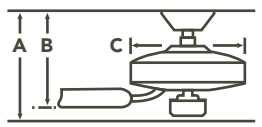

HANGING MEASUREMENTS

WITH 10" DOWNROD
A - 20.00" B - 15.00" C - 10.50"

AIRFLOW	POWER USAGE	AIRFLOW EFFICIENCY
5303 Cubic Ft. Per Minute on High	31 Watts on High (Excludes Lights)	171 Cubic Ft. Per Minute Per Watt