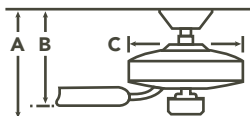

HANGING MEASUREMENTS