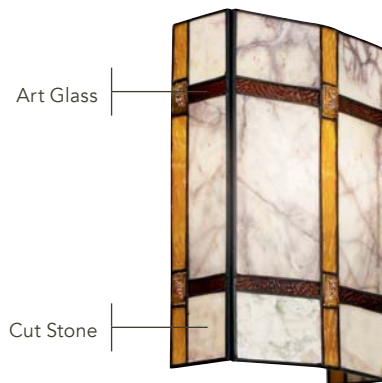

TACOMA™

OLDE BRONZE® FINISH WITH
ART GLASS & CUT STONE

A | 65309
Mini Pendant

Art Glass

Cut Stone

B | 69087
Wall Sconce
ADA Compliant

C | 65308
Linear Chandelier

TACOMA™

ITEM #	INCAND. BULB	W	H	OVRL. H	L	EXTRA WIRE	CHAIN/STEM	EXT.	HCWO	NOTES
A	65309 (1) 100W (M)	5	15	53	8.5	60	36	---	---	Additional chain 2996 OZ, additional stem 2999 (12") OZ.
B	69087 (2) 60W (C)	8	12	---	---	---	---	4	6	ADA
C	65308 (3) 100W (M)	7	17	50	44	95	36	---	---	Additional chain 2996 OZ, additional stem 2999 (12") OZ. Sloped ceiling kit incl.

Measurements shown in inches. Art Glass shades are natural materials – colors, patterns and textures will vary from piece to piece.