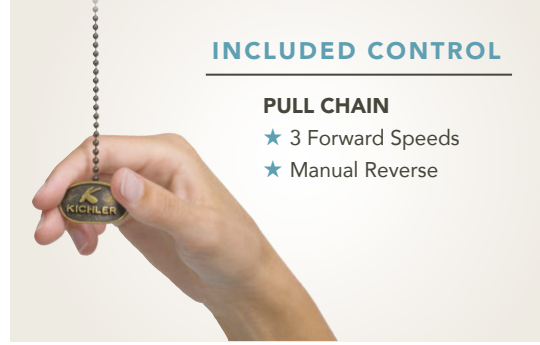

- 337214
- 337001WH
- 370039MUL
- 337010WH/IV/ALM
- 337011WH/IV/ALM
- 337012WH/IV/ALM
- 370032MUL

3R400 BSS, OBB, SNW, TZ, WH

COOLTOUCH™ REVERSIBLE  
CONVERSION CONTROL SYSTEM

See page 320-322 for more information

INCLUDED CONTROL

PULL CHAIN

- ★ 3 Forward Speeds
- ★ Manual Reverse

**339022 WH**  
Finish: White  
Blades: White

**339022 OBB**  
Finish: Oil Brushed Bronze™  
Blades: Cherry