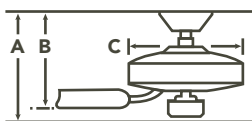

HANGING MEASUREMENTS

FLUSH MOUNT
A - 8.20" B - 6.71" C - 11.50"

AIRFLOW	POWER USAGE	AIRFLOW EFFICIENCY
4830 Cubic Ft. Per Minute on High	59 Watts on High (Excludes Lights)	82 Cubic Ft. Per Minute Per Watt

BLADE SPECS

Fan Finish	Blade Finish	Part No.
BSS Brushed Stainless Steel	Medium Oak	FB339022BSS
	Dark Oak	FB339022BSS
OBB Oil Brushed Bronze™	Walnut	FB339022OBB
	Cherry	FB339022OBB
SNW Satin Natural White	Satin Natural White	FB339022SNW
TZ Tannery Bronze™	Teak	FB339022TZ
	Cherry	FB339022TZ
WH White	White	FB339022WH

See additional finish options on pages 228-229.