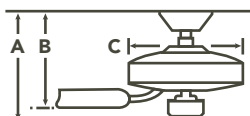

HANGING MEASUREMENTS