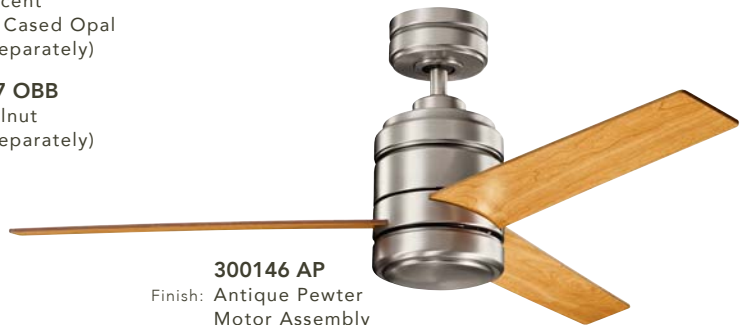

300146 AP
Finish: Antique Pewter
Motor Assembly
370026 AP
Blades: 48" Light Cherry
(Sold Separately)

38"
48"
58"
ARKWRIGHT™
MOTOR
ASSEMBLY