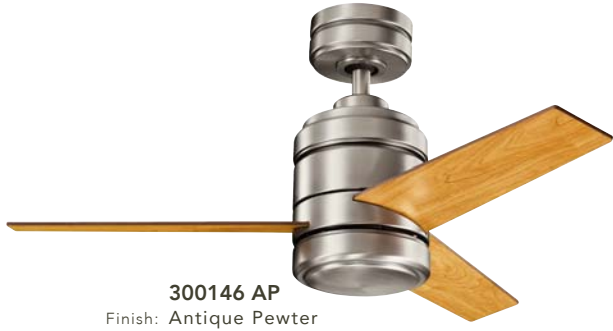

300146 AP
Finish: Antique Pewter
Motor Assembly
370025 AP
Blades: 38" Light Cherry
(Sold Separately)