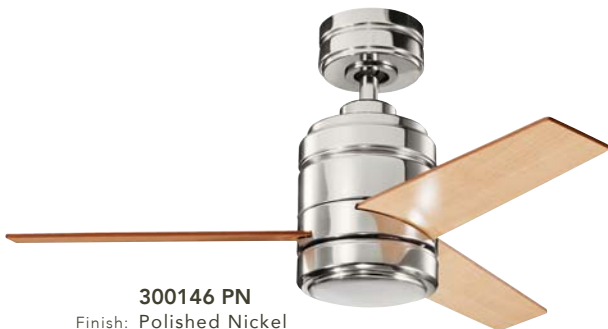

300146 PN
Finish: Polished Nickel
Motor Assembly
370025 PN
Blades: 38" Maple
(Sold Separately)