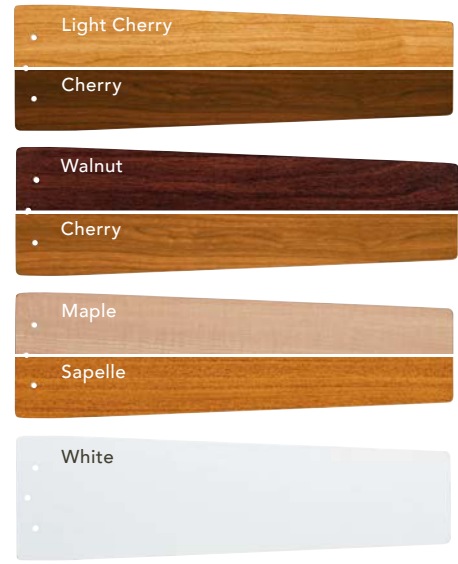

Step **3** Choose blade material (wood or polycarbonate), and finish.

Step **4** Choose blade length (38", 48" or 58").

Wood Reversible Blade Sets