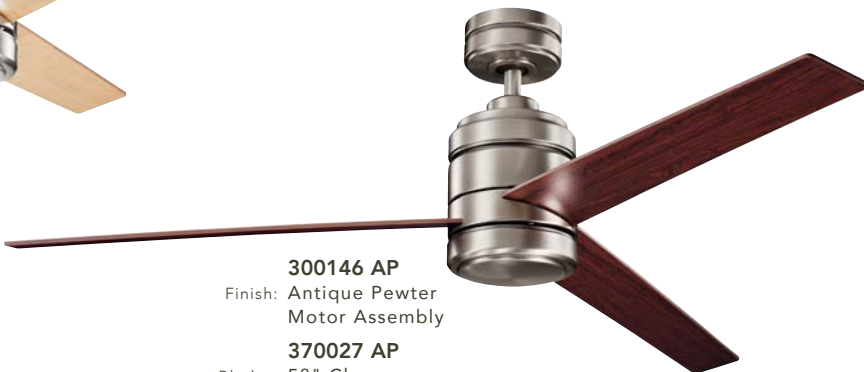

300146 AP
Finish: Antique Pewter
Motor Assembly
370027 AP
Blades: 58" Cherry
(Sold Separately)