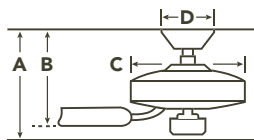

HANGING MEASUREMENTS

WITH 4" DOWNROD
A - 15.25" B - 12.75" C - 7.50" D - 5.85"

AIRFLOW	POWER USAGE	AIRFLOW EFFICIENCY
6848 Cubic Ft. Per Minute on High	32 Watts on High (Excludes Lights)	215 Cubic Ft. Per Minute Per Watt

Note: Data with 370030 PC 58" Blades