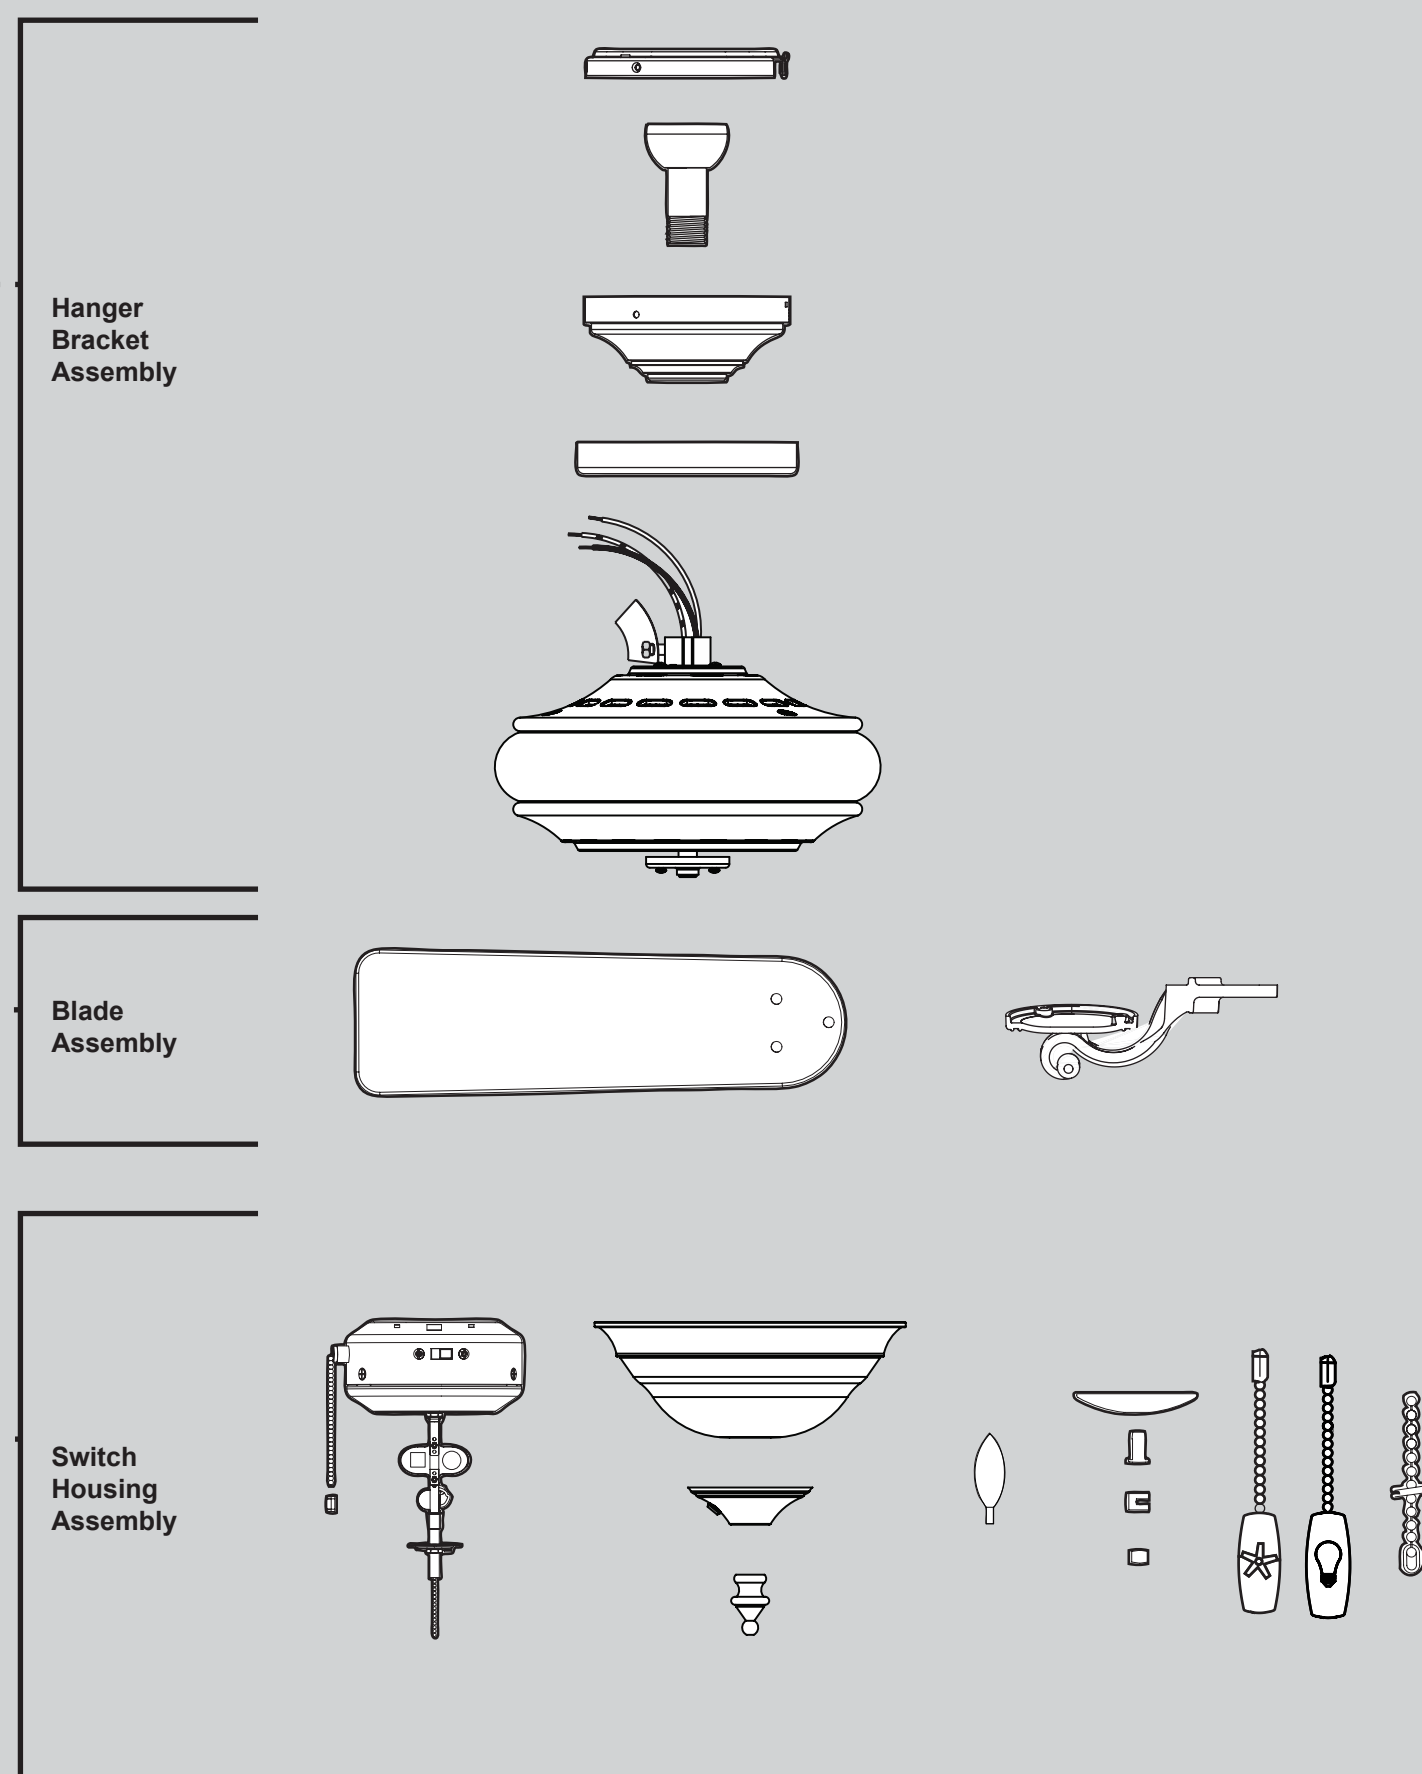

Fan Parts

(Not Drawn to Scale)