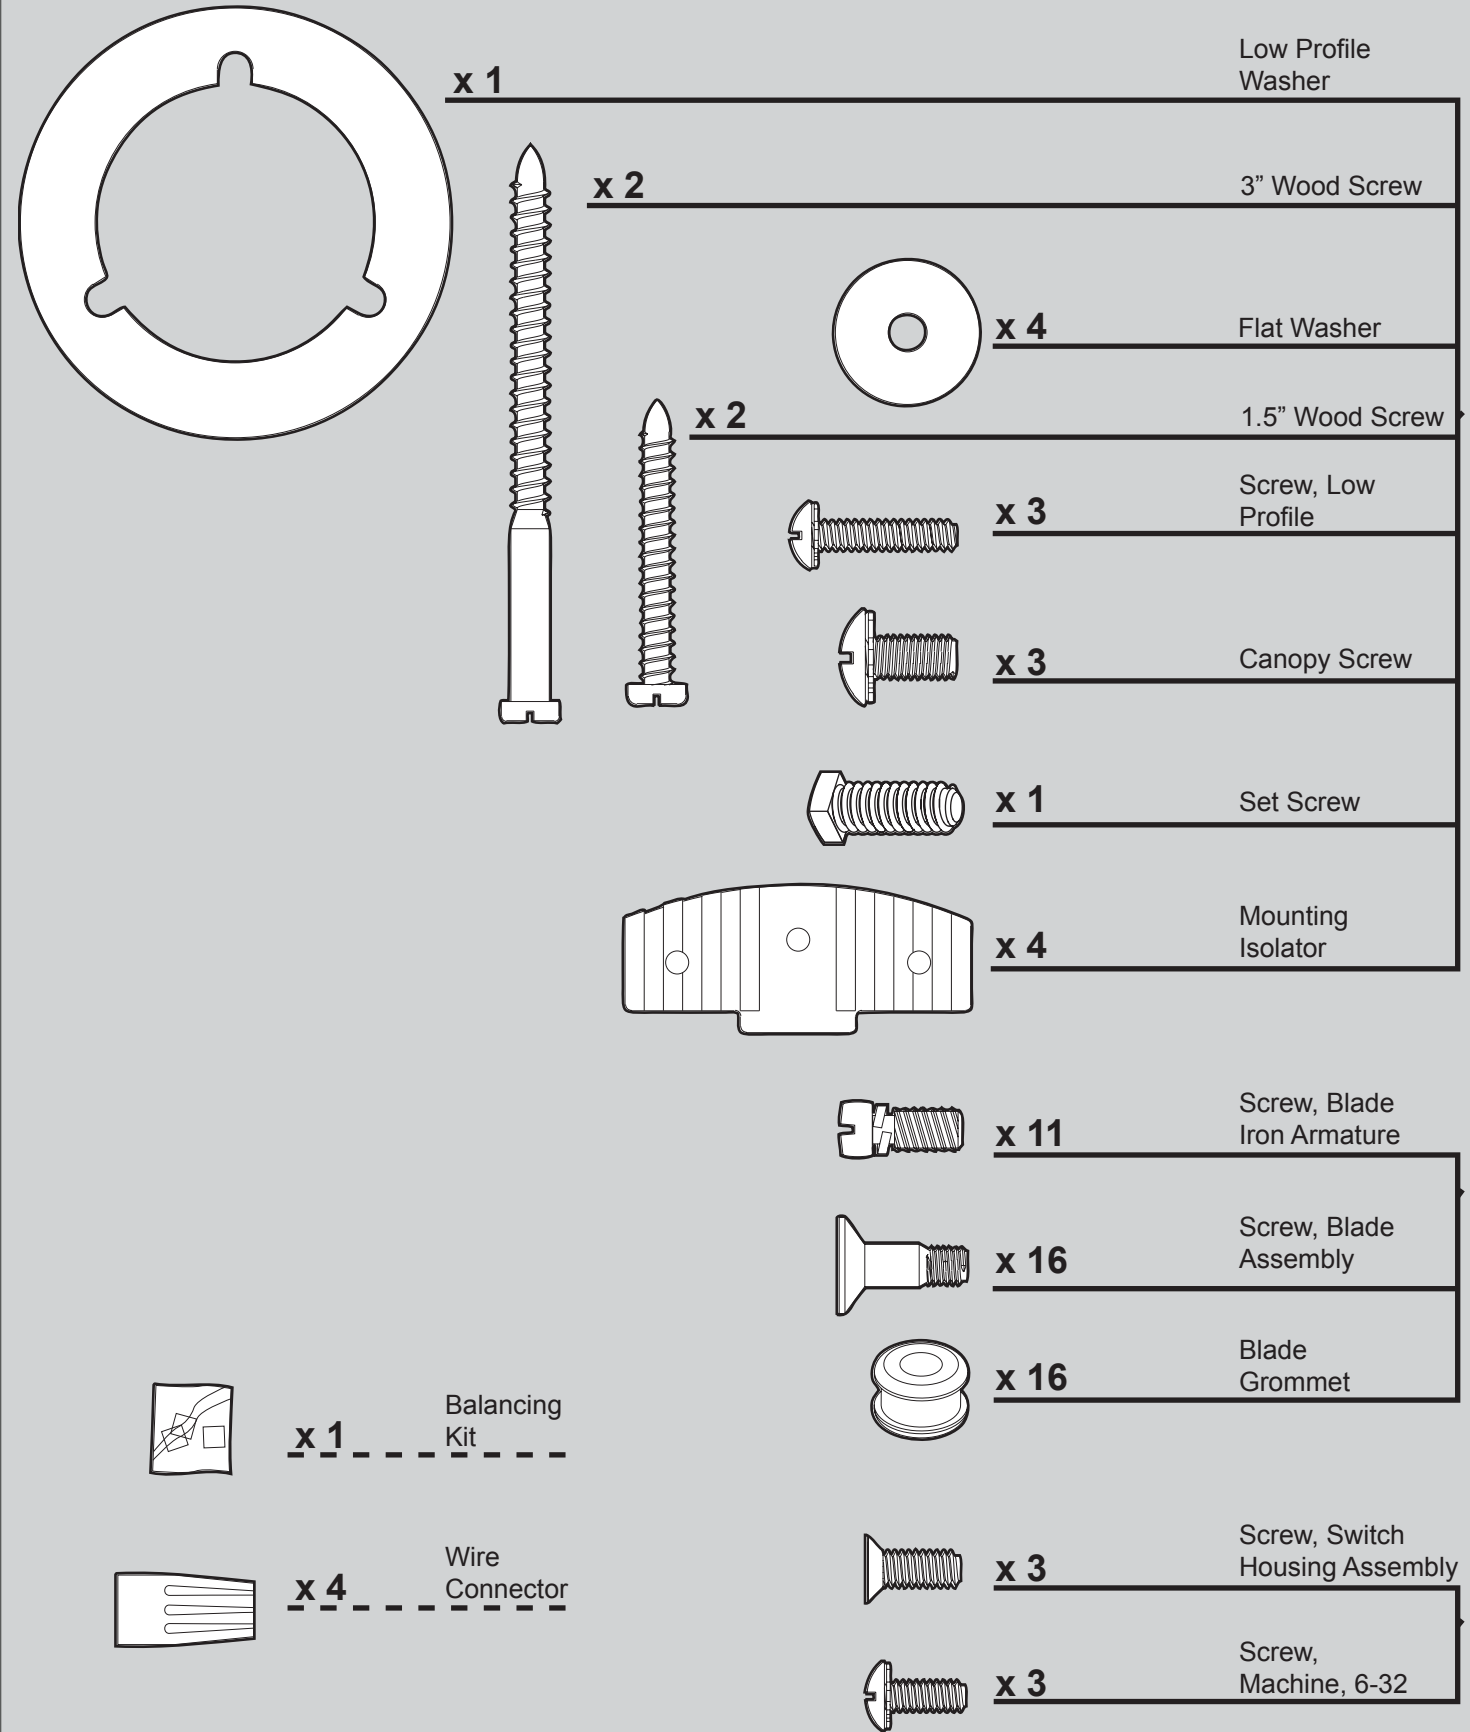

Hardware

(Drawn to Scale)