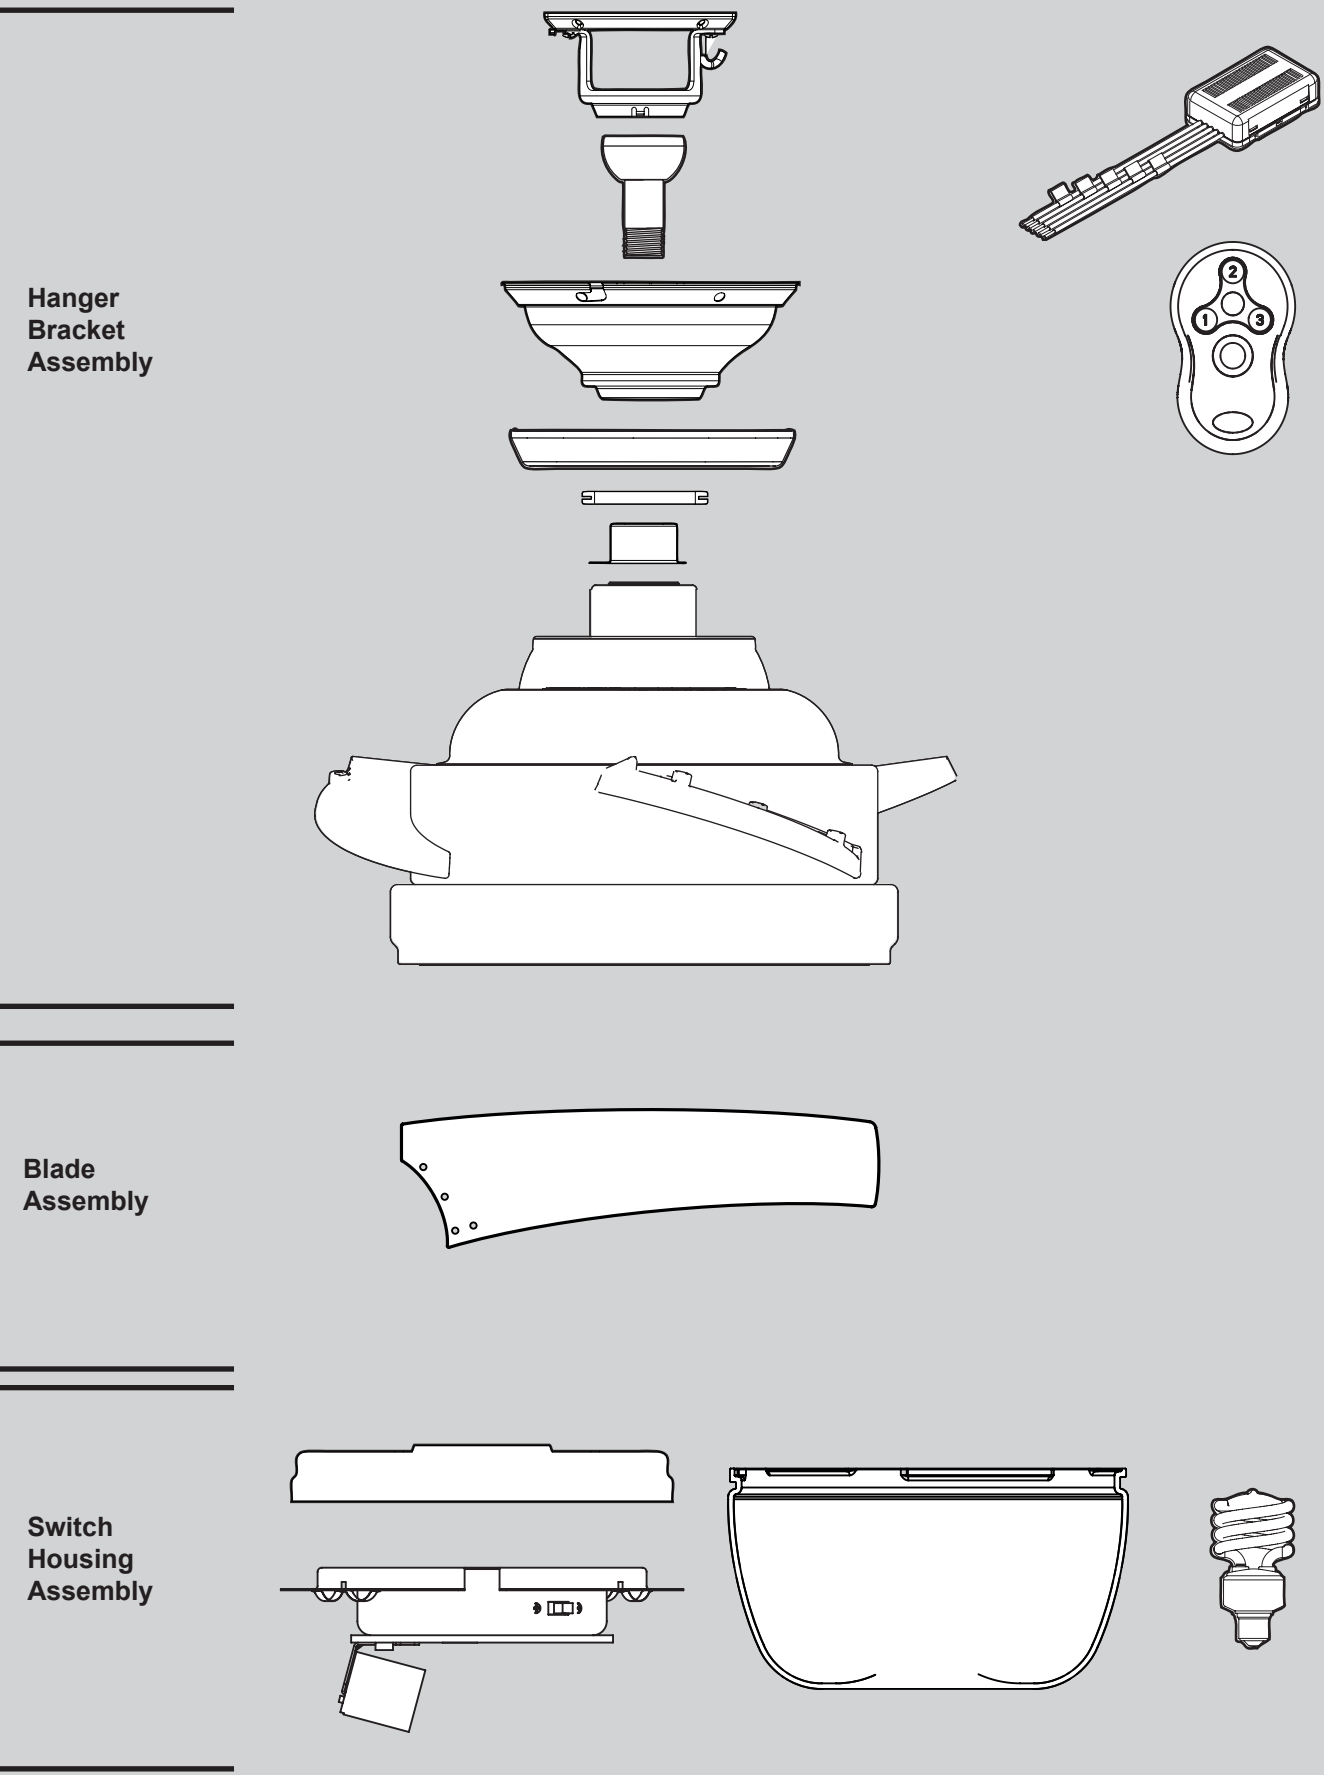

Hardware

(Drawn to Scale)

- **x 2** 3" Wood Screw
- **x 4** Flat Washer
- **x 2** 1.5" Wood Screw
- **x 4** Canopy Screw
- **x 1** Set Screw
- **x 3** Adapter Cover Screw
- **x 4** Mounting Isolator
- **x 1** Allen Wrench
- **x 1** Balancing Kit
- **x 3** Wire Connector
- **x 4** Wire Connector
- **x 22** Screw, Blade Assembly
- **x 13** Blade Washer
- **x 3** Screw, Switch Housing Assembly
- **x 3** Screw, Machine, 6-32

Fan Parts

(Not Drawn to Scale)