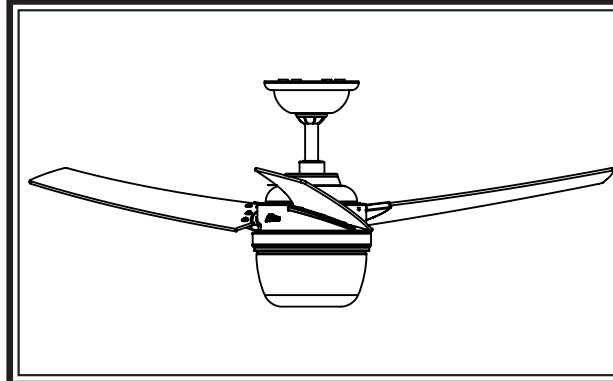

PARTS GUIDE

Hunter

Using this Parts Guide, make sure all parts are included in the box. If parts are missing, DO NOT RETURN