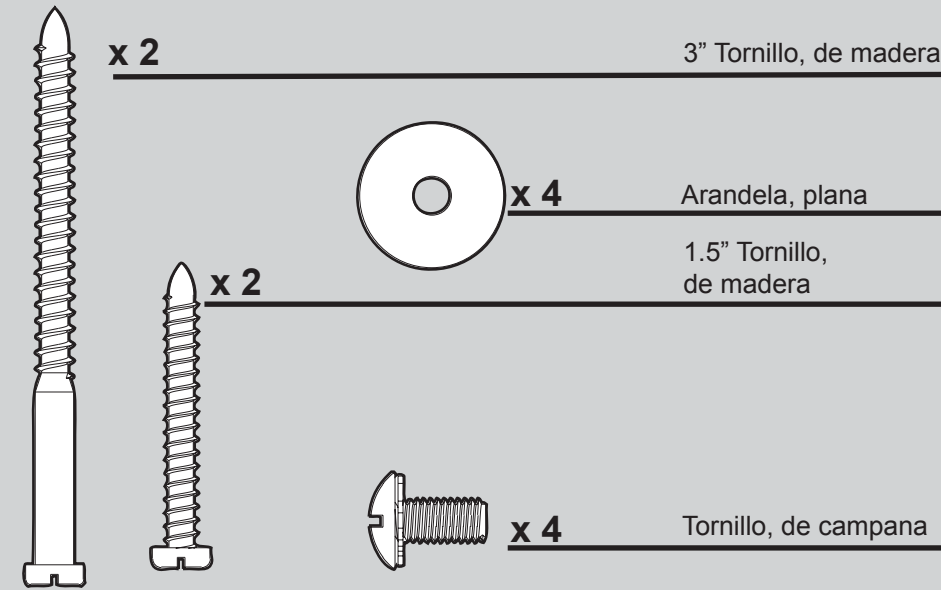

Hardware

(Drawn to Scale)

-  **x 2** 3" Wood Screw
-  **x 4** Flat Washer
-  **x 2** 1.5" Wood Screw
-  **x 4** Canopy Screw
-  **x 1** Set Screw
-  **x 3** Adapter Cover Screw
-  **x 4** Mounting Isolator
-  **x 1** Allen Wrench
-  **x 1** Balancing Kit
-  **x 3** Wire Connector
-  **x 4** Wire Connector
-  **x 22** Screw, Blade Assembly
-  **x 13** Blade Washer
-  **x 3** Screw, Switch Housing Assembly
-  **x 3** Screw, Machine, 6-32

THIS PARTS GUIDE IS FOR REFERENCE ONLY. REFER TO THE INSTALLATION MANUAL FOR FULL ASSEMBLY INSTRUCTIONS.

Parts List		Model #	21806	21807
		Asm. Dwg. #	99432-02	99432-02
		Finish	Brushed Nickel	Blackened Bronze
Item Name	Qty	Part #	Part #	Part #
* Hanging System Kit	1	99507-01	99507-02	99507-02
Canopy				
Canopy Trim Ring				
Setscrew				
Canopy Screw				
Wood Screw 1.5"				
Wood Screw 3"				
Flat Washer				
Mounting Isolator				
Hanger Ball / Downrod Assembly	1	87942-07	87942-07	87942-07
Switch Housing Assembly	1	98602-01	98602-02	98602-02
Switch Housing Mounting Plate	1	88415-03	88415-03	88415-03
Adapter Cover	1	76673-01	76673-01	76673-01
Adapter Cover Grommet	1	74392-01	74392-01	74392-01
Allen Wrench	1	64801-01	64801-01	64801-01
Blade Iron Set	1	99433-03	99433-03	99433-03
Blade Set	1	77325-47	77325-48	77325-48
Washer, Blade Assembly	22	64977-01	64977-01	64977-01
Blade Assembly Screw	13	74510-26	74510-26	74510-26
Hardware Kit	1	99432-00-860	99432-00-861	99432-00-861
Screw, Machine, 6-32				
Wire Connector				
Screw, Switch Housing Assembly				
Balancing Kit	1	07570-01	07570-01	07570-01
Remote Control Receiver	1	89309-02	89309-02	89309-02
Remote Control Transmitter	1	99600-01	99600-01	99600-01
Remote Control Cradle	1	89347-01	89347-01	89347-01
Light bulb / Bulb	1	67001-01	67001-01	67001-01
Globe/Shade	1	89143-01	89143-01	89143-01

Materiales

(no dibujados a escala)

x 2

3" Tornillo, de madera

x 2

1.5" Tornillo, de madera

x 4

Arandela, plana