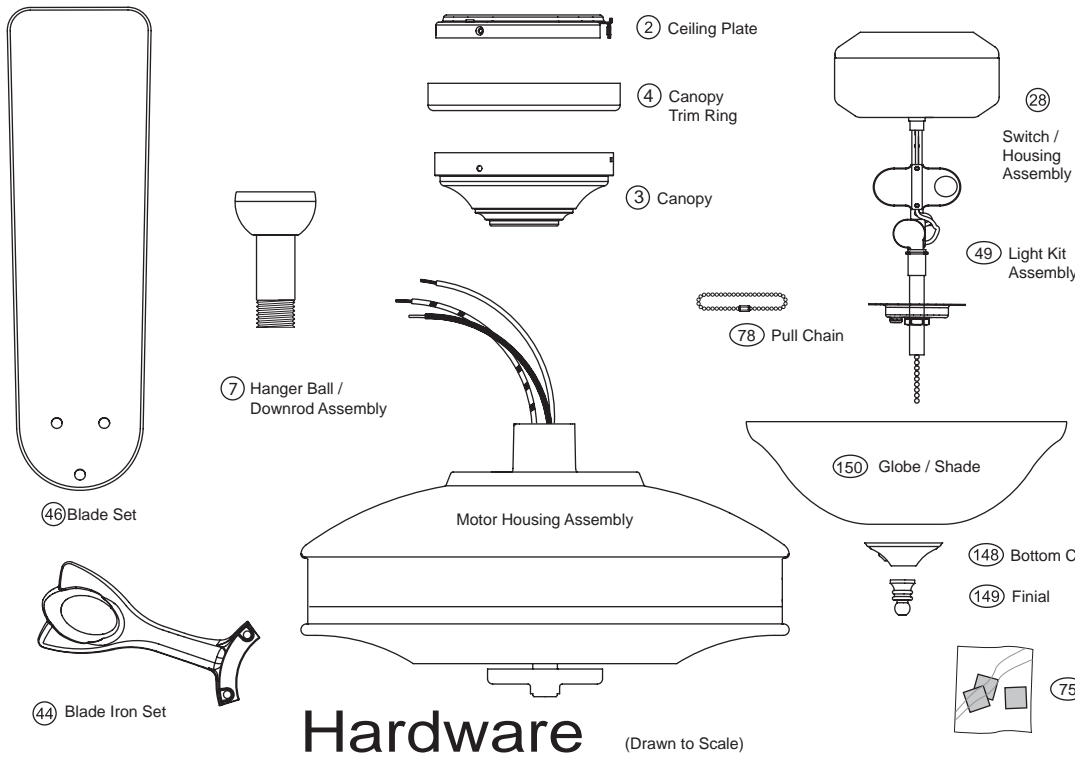

Fan Parts (Not Drawn to Scale)

Missing / Broken Parts:
Call 1-888-830-1326

1. **Fan does not work:**
1. Reference the Trouble Shooting guide in your Instruction Manual.
  2. Call your Local Service Center.
  3. Call Technical Support at 901-248-2222.

For additional information on:
Hunter Products • Trouble Shooting
Dealer Location • Service Center Locator
Call 1-800-448-6837
www.hunterfan.com

- ②⑨ Switch Housing Cover
  ④① Switch Housing Plug Button
  ②①⑤ Dummy Terminal, Female
  ②①⑥ Dummy Terminal, Male

Hardware (Drawn to Scale)