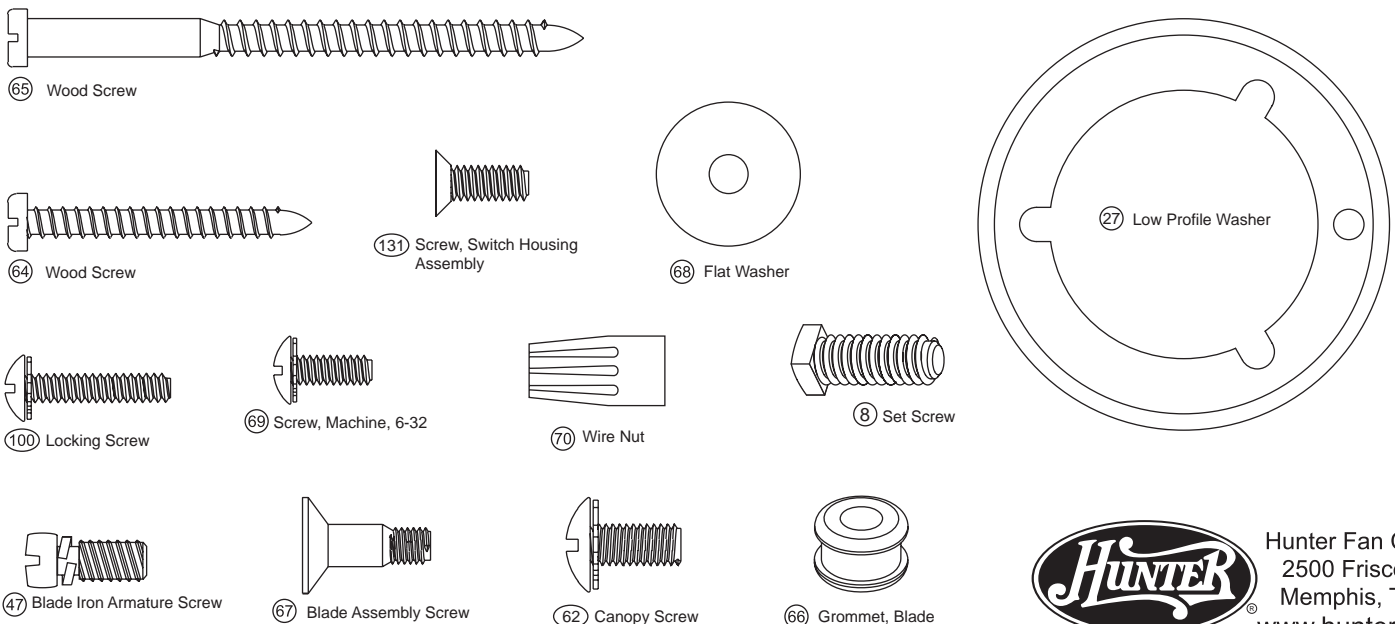

Hunter Fan Company
2500 Frisco Avenue
Memphis, TN 38114
www.hunterfan.com