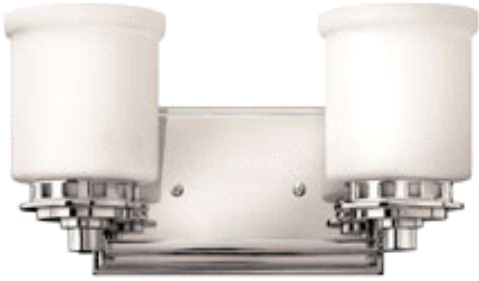

# 5192CM

in Chrome from the Ashley family

Width:	12.75"
Height:	7.25"
Weight:	4 lbs.
Glass:	Etched Opal Glass
Bulb:	Two 100w Medium Base
Voltage:	120v
TTO:	4.75"
Extension:	6.25"
Back Plate Height:	5"
Back Plate Width:	8.5"
Certification:	c-UL-us Dry
UPC:	640665519204