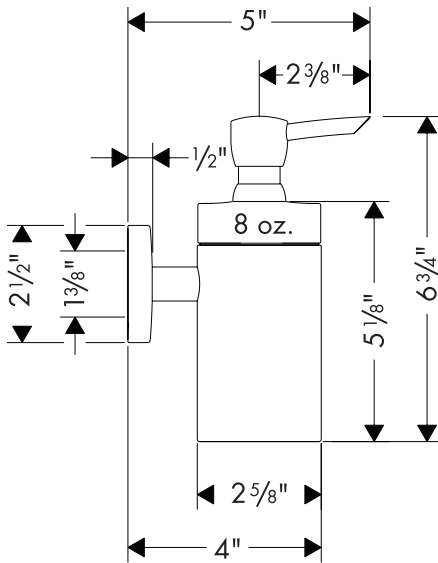

Product Features

- Solid brass holder
- Frosted glass bottle holds 8 oz.

Available Finishes

Chrome

40514000

Brushed Nickel

40514820

The measurements shown are for reference only.