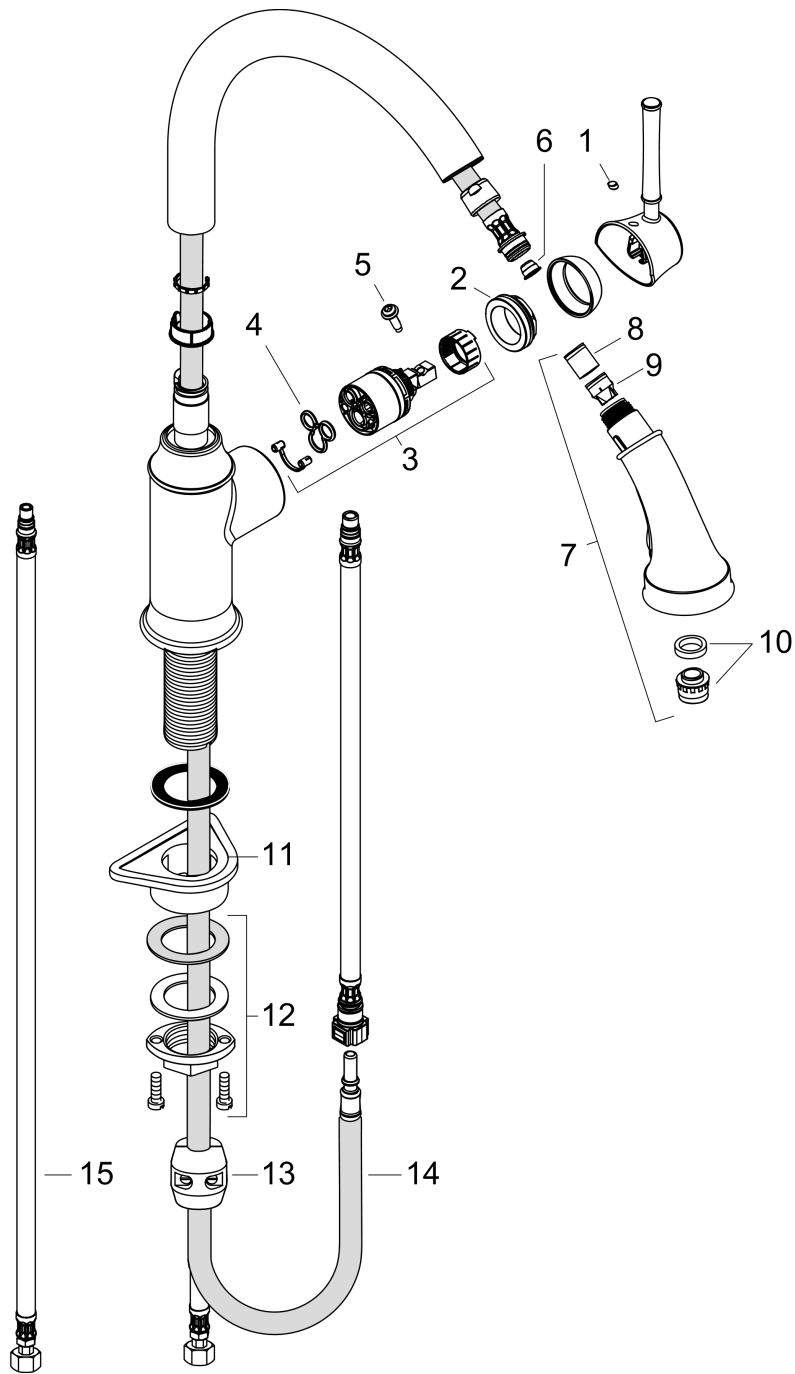

Talis C
Talis C 2-Spray HighArc Kitchen Faucet, Pull-Down
 Finishes : **Chrome** Part no. : **04215000**

Description

Features

- Swivel range 150°
- Full and needle spray
- Locking spray diverter (reverts to default spray mode upon valve closing)
- MagFit magnetic sprayhead docking
- Flow: 1.75 GPM
- Ceramic cartridge
- 3/8" compression

Comprised of

- Universal Base Plate for Single-Hole Kitchen Faucets, 10" (#14019USA)

Optional accessories

- Talis C Bar Faucet (#04217USA)

Item details

List Price \$ 587.00

Technology

Compliance

Product image

Scale drawing

Talis C
Talis C 2-Spray HighArc Kitchen Faucet, Pull-Down
Finishes : **Chrome** Part no. : **04215000**

Exploded drawing

Year of production: >08/10

Talis C
Talis C 2-Spray HighArc Kitchen Faucet, Pull-Down

 Finishes : **Chrome** Part no. : **04215000**

Spare parts list

Year of production: >08/10

Pos.	Description	Part no.	Price	PU
1	screw cover	96338000	-	1
2	nut	97209000	-	1
3	cartridge, assy	92730000	-	1
4	locking screw for handle	95140000	-	1
5	seal	95008000	-	1
6	filter	97735000	-	1
7	handspray	95899000	-	1
8	non return valve	95340000	-	1
9	set of non return valves DW 15	97350000	-	1
10	aerator M24x1 (25 l/min)	13914000	-	1
11	support	97523000	-	1
12	fixing set (Ø 34)	95049000	-	1
13	weight	92500000	-	1
14	hose 1,50 m	88624000	-	1
15	connection hose 35½" M8x0,75 3/8"	96316001	-	1
a	handle	95900000	-	1
b	flange	95498000	-	1
c	spout cpl.	95897000	-	1