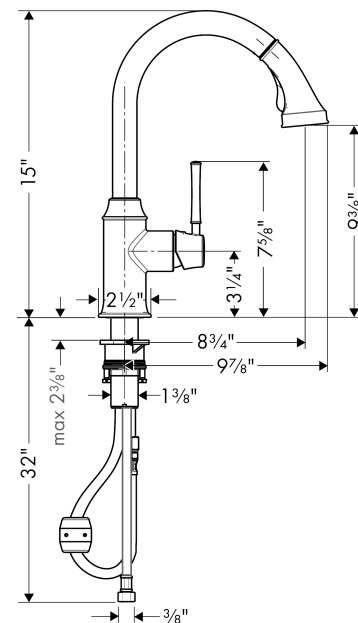

Talis C
Talis C 2-Spray HighArc Kitchen Faucet, Pull-Down
 Finishes : **Chrome** Part no. : **04215000**

Description

Features

- Swivel range 150°
- Full and needle spray
- Locking spray diverter (reverts to default spray mode upon valve closing)
- MagFit magnetic sprayhead docking
- Flow: 1.75 GPM
- Ceramic cartridge
- 3/8" compression

Comprised of

- Universal Base Plate for Single-Hole Kitchen Faucets, 10" (#14019USA)

Optional accessories

- Talis C Bar Faucet (#04217USA)

Item details

List Price \$ 587.00

Technology

Compliance

Product image

Scale drawing

Talis C
Talis C 2-Spray HighArc Kitchen Faucet, Pull-Down
Finishes : **Chrome** Part no. : **04215000**

Exploded drawing

Year of production: >08/10

Talis C
Talis C 2-Spray HighArc Kitchen Faucet, Pull-Down

 Finishes : **Chrome** Part no. : **04215000**

Spare parts list

Year of production: >08/10

Pos.	Description	Part no.	Price	PU
1	screw cover	96338000	-	1
2	nut	97209000	-	1
3	cartridge, assy	92730000	-	1
4	locking screw for handle	95140000	-	1
5	seal	95008000	-	1
6	filter	97735000	-	1
7	handspray	95899000	-	1
8	non return valve	95340000	-	1
9	set of non return valves DW 15	97350000	-	1
10	aerator M24x1 (25 l/min)	13914000	-	1
11	support	97523000	-	1
12	fixing set (Ø 34)	95049000	-	1
13	weight	92500000	-	1
14	hose 1,50 m	88624000	-	1
15	connection hose 35½" M8x0,75 3/8"	96316001	-	1
a	handle	95900000	-	1
b	flange	95498000	-	1
c	spout cpl.	95897000	-	1