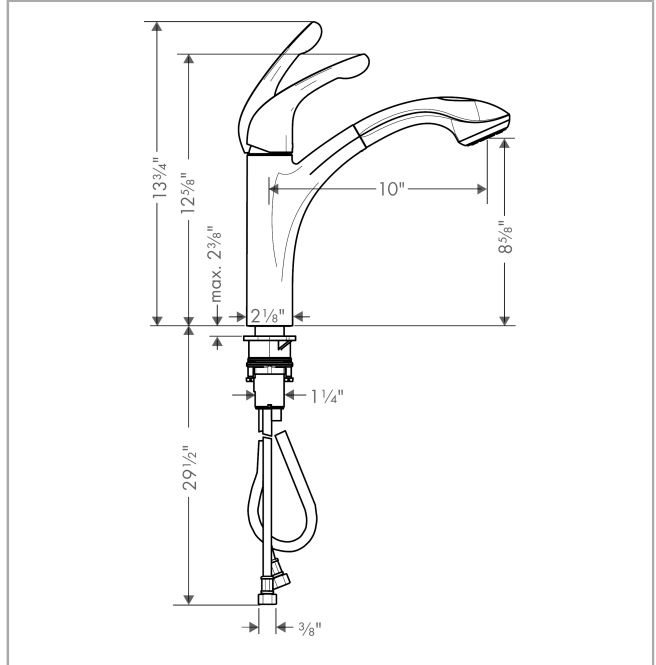

Allegro E
Allegro E 2-Spray Kitchen Faucet, Pull-Out
 Finishes : **Steel Optik** Part no. : **04076860**

Description

Features

- Swivel range 150°
- Full and needle spray
- Toggle spray diverter
- Flow: 1.75 GPM
- Ceramic cartridge
- 3/8" compression

Optional accessories

- Allegro E Bar Faucet (#14801USA)
- Universal Base Plate for Single-Hole Kitchen Faucets, 10" (#14019USA)

Item details

List Price \$ 592.00

Technology

Compliance

Product image

Scale drawing

Allegro E
Allegro E 2-Spray Kitchen Faucet, Pull-Out
Finishes : **Steel Optik** Part no. : **04076860**

Exploded drawing

Year of production: >01/10

Allegro E
Allegro E 2-Spray Kitchen Faucet, Pull-Out
 Finishes : **Steel Optik** Part no. : **04076860**

Spare parts list

Year of production: >01/10

Pos.	Description	Part no.	Price	PU
1	handle	98597801	-	1
2	flange	96468800	-	1
3	nut	96461000	-	1
4	cartridge, assy	92730000	-	1
5	seal	95008000	-	1
6	filter	97735000	-	1
7	handspray	98598801	-	1
8	set of non return valves DW 15	97350000	-	1
9	support	97523000	-	1
10	fixing set (Ø 34)	95049000	-	1
11	weight	98551000	-	1
12	connection hose 35½" M8x0,75 3/8"	96316001	-	1
13	hose 1,50 m	88624000	-	1