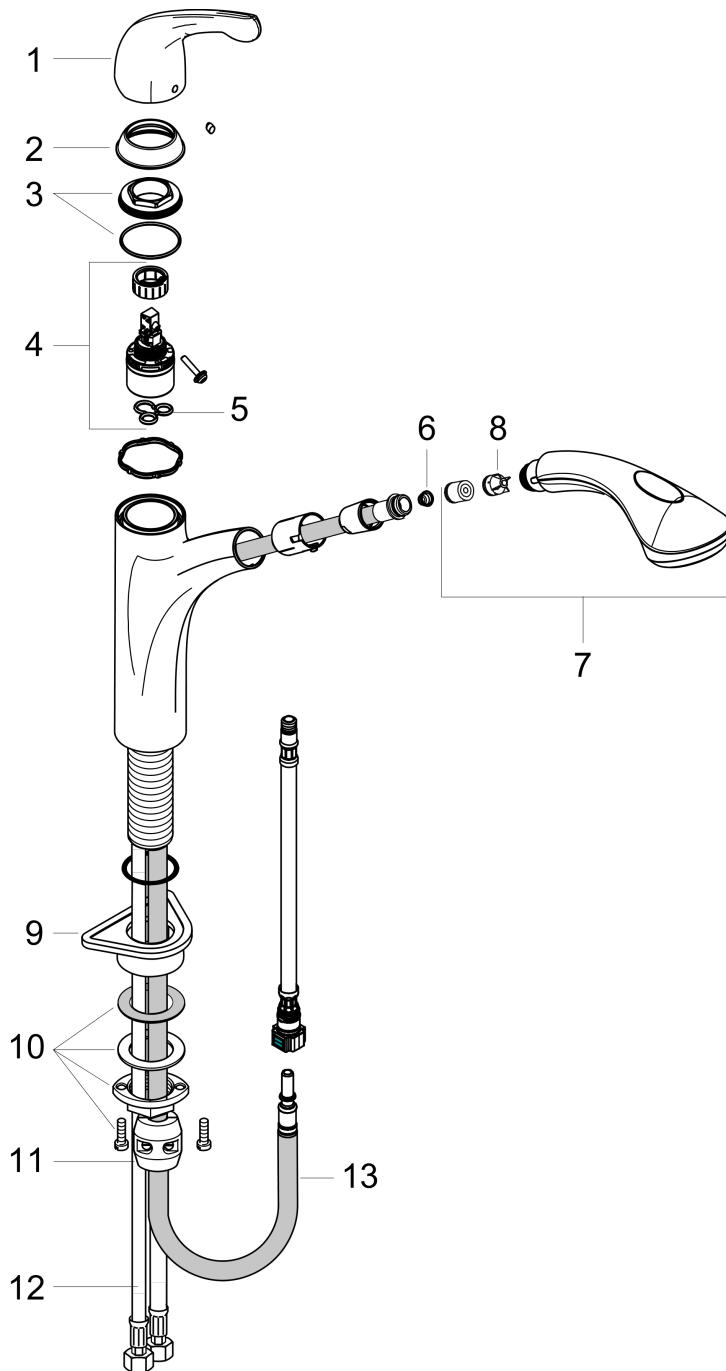

Allegro E
Allegro E 2-Spray Kitchen Faucet, Pull-Out
 Finishes : **Steel Optik** Part no. : **04076860**

Description

Features

- Swivel range 150°
- Full and needle spray
- Toggle spray diverter
- Flow: 1.75 GPM
- Ceramic cartridge
- 3/8" compression

Optional accessories

- Allegro E Bar Faucet (#14801USA)
- Universal Base Plate for Single-Hole Kitchen Faucets, 10" (#14019USA)

Item details

List Price \$ 592.00

Technology

Compliance

Product image

Scale drawing

Allegro E
Allegro E 2-Spray Kitchen Faucet, Pull-Out
Finishes : **Steel Optik** Part no. : **04076860**

Exploded drawing

Year of production: >01/10

Allegro E
Allegro E 2-Spray Kitchen Faucet, Pull-Out
 Finishes : **Steel Optik** Part no. : **04076860**

Spare parts list

Year of production: >01/10

Pos.	Description	Part no.	Price	PU
1	handle	98597801	-	1
2	flange	96468800	-	1
3	nut	96461000	-	1
4	cartridge, assy	92730000	-	1
5	seal	95008000	-	1
6	filter	97735000	-	1
7	handspray	98598801	-	1
8	set of non return valves DW 15	97350000	-	1
9	support	97523000	-	1
10	fixing set (Ø 34)	95049000	-	1
11	weight	98551000	-	1
12	connection hose 35½" M8x0,75 3/8"	96316001	-	1
13	hose 1,50 m	88624000	-	1