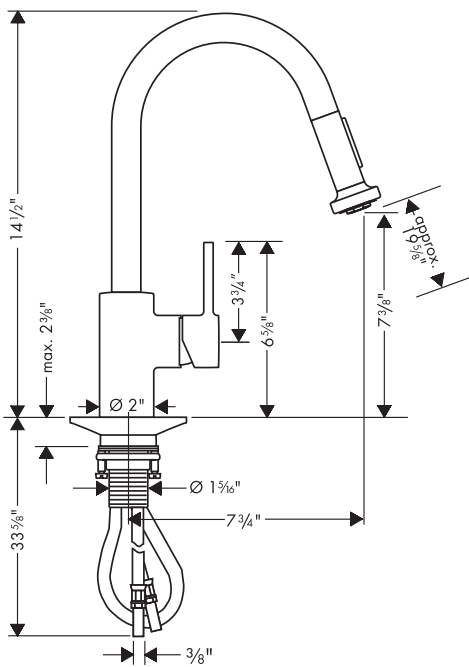

Talis S Prep Kitchen Faucet, Pull-Down

04065XX0

Product Features

- Solid brass
- Ceramic cartridge
- Pull-down spray with two spray modes: full and needle
- Quiet, durable nylon hose
- Spout swivels 360°
- 2.2 gpm
- Protection against backflow provided by check valve

Available Finishes

Chrome	04065000
Steel Optik	04065860

Optional Accessories

10" baseplate	06473XX0
Soap dispenser	06328XX0

Installation Notes

- 3/8" supply hoses – requires 3/8" compression fittings

The measurements shown are for reference only.

Products and specifications shown are subject to change without notice.

Specification sheet revised 5/2008

hansgrohe