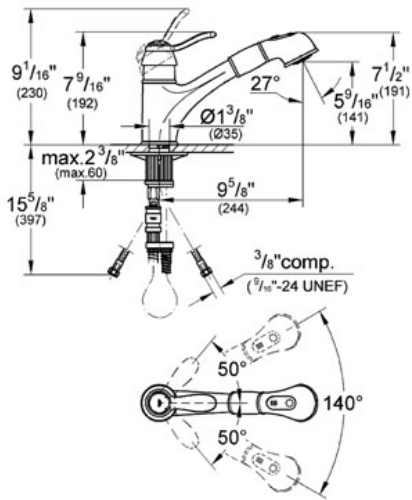

ASHFORD
Single-lever sink mixer 1/2"
MODEL # 32459

Pure Freude an Wasser

GROHE America, Inc | 200 North Gary Avenue, Suite G, Roselle, IL 60172
Phone: +1 (800) 444-7643 | Fax: +1 (800) 225-2778 | us-customerservice@grohe.com

Product Description:
Single-lever sink mixer 1/2"

Standard Specification:

- GROHE StarLight® finish
- GROHE SilkMove® ceramic cartridge
- Dual Spray Pull-Out
- SpeedClean anti-lime system
- Locking Dual Spray Control - switches back and forth between regular flow and spray
- Stainless Steel Braided Flexible Supplies
- Quick installation system
- Single Lever Handle
- Single hole installation
- Spout Reach 9 5/8"
- Max Flow Rate 1.75 gpm (6.6 L/min)