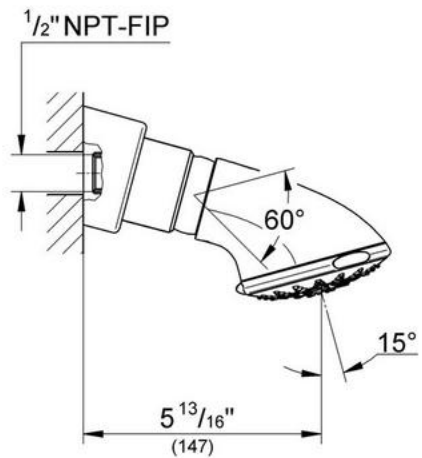

27 069 5 Shower Head

Description

Five spray patterns
Integrated shower arm and shower head
GROHE DreamSpray® Technology
SpeedClean® anti-lime system
Adjustable angles of inclination for shower or tub
1/2" NPT female threads
Spray patterns:
Normal spray/Rain spray/Jet spray/Massage spray/Champagne spray

Flow Rate

2.5 gpm at 80 psi (9.5 lpm)

Code Compliance

ASME/ANSI A112.18.1M
ASSE Standard 1016
ANSI/NSF Standard 61

Finish Options

27 069 000 Starlight® Chrome
27 069 ENO Infinity Brushed Nickel
27 069 ZBO Oil Rubbed Bronze