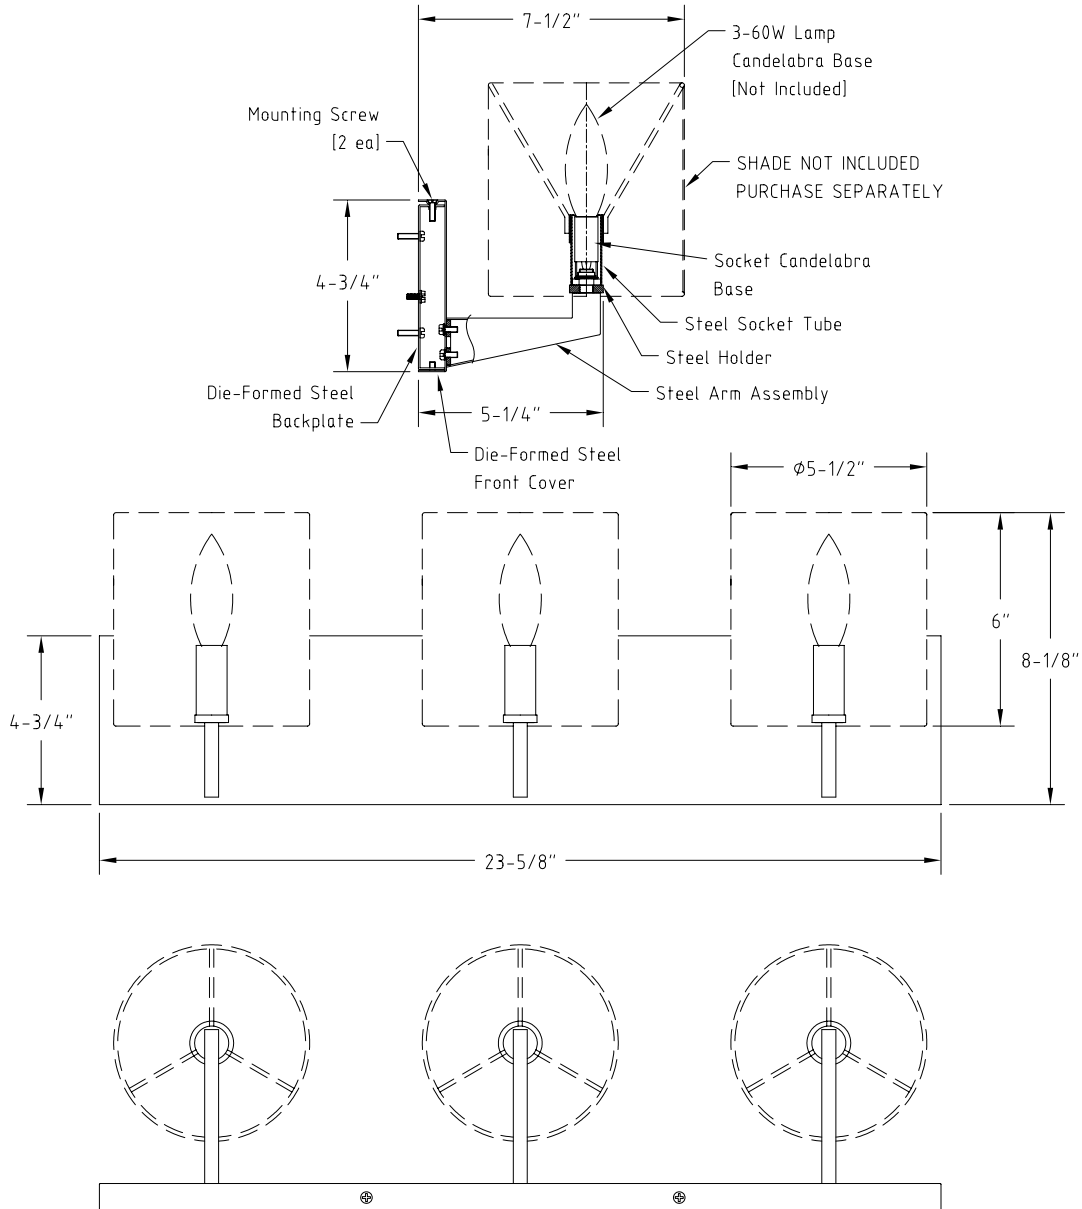

Specification Sheet

Bath Fixture Holder

Model: **FB4440-36 Satin Nickel**  
**FB4440-68 Deep Bronze**

Shade: NOT INCLUDED, PURCHASE SEPARATELY  
 Finish: Satin Nickel -36; Deep Bronze -68  
 Width: 23-5/8" Height: 4-3/4" Extension: 5-1/4"  
 Lamps: 3 – 60W Candelabra Base (Not Included)  
 Labels: cULus Listed. Suitable for Damp Locations.