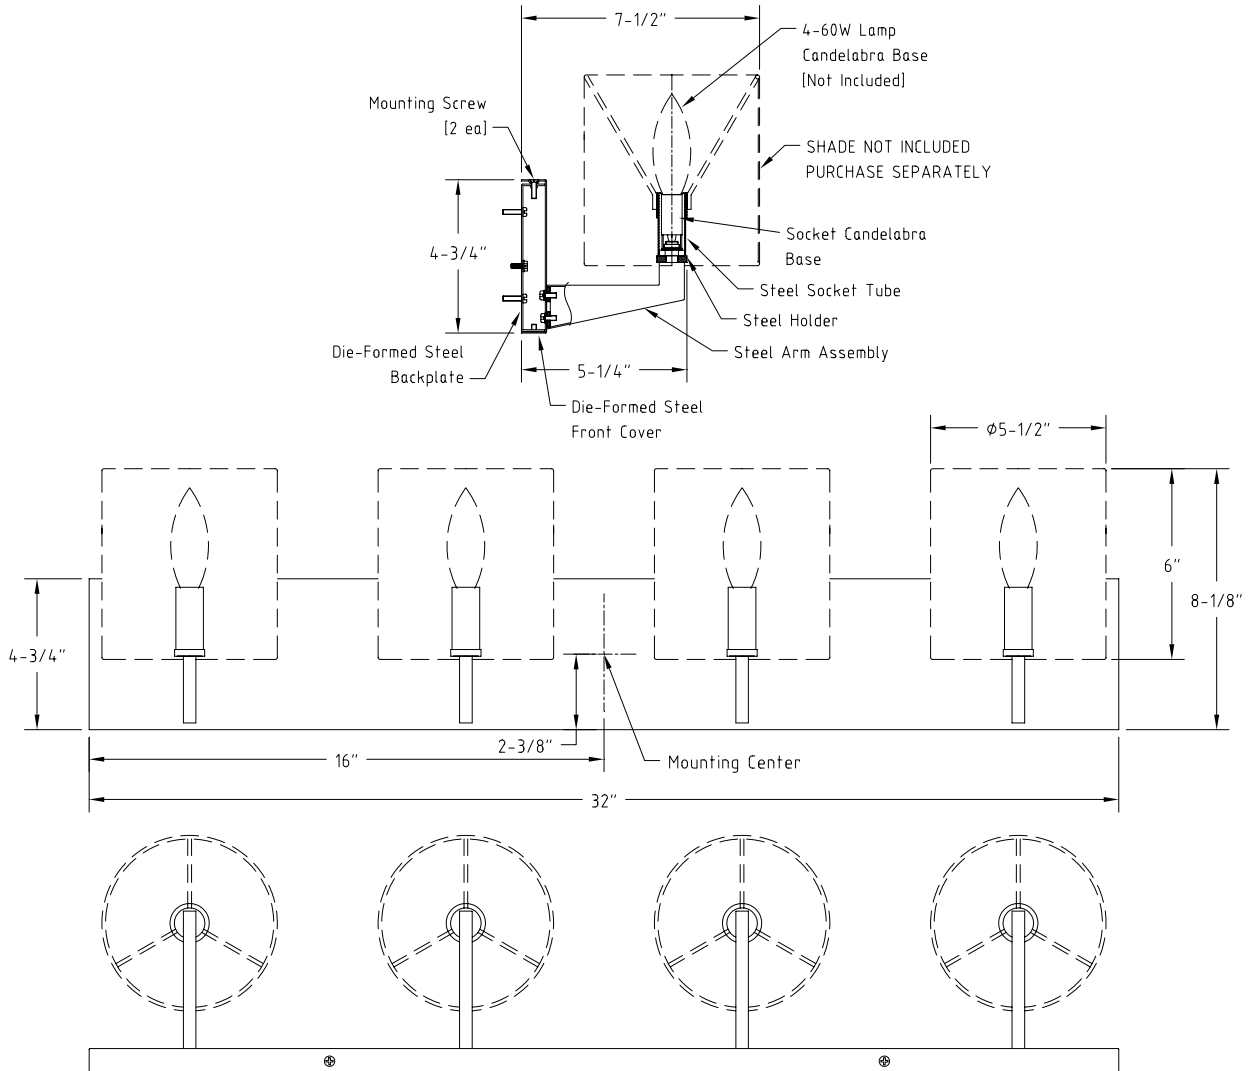

Specification Sheet

Bath Fixture Holder

Model: FB4441-36 Satin Nickel
FB4441-68 Deep Bronze

Shade: NOT INCLUDED, PURCHASE SEPARATELY

Finish: Satin Nickel -36; Deep Bronze -68

Width: 32" Height: 4-3/4" Extension: 5-1/4"

Lamps: 4 – 60W Candelabra Base (Not Included)

Labels: cULus Listed. Suitable for Damp Locations.