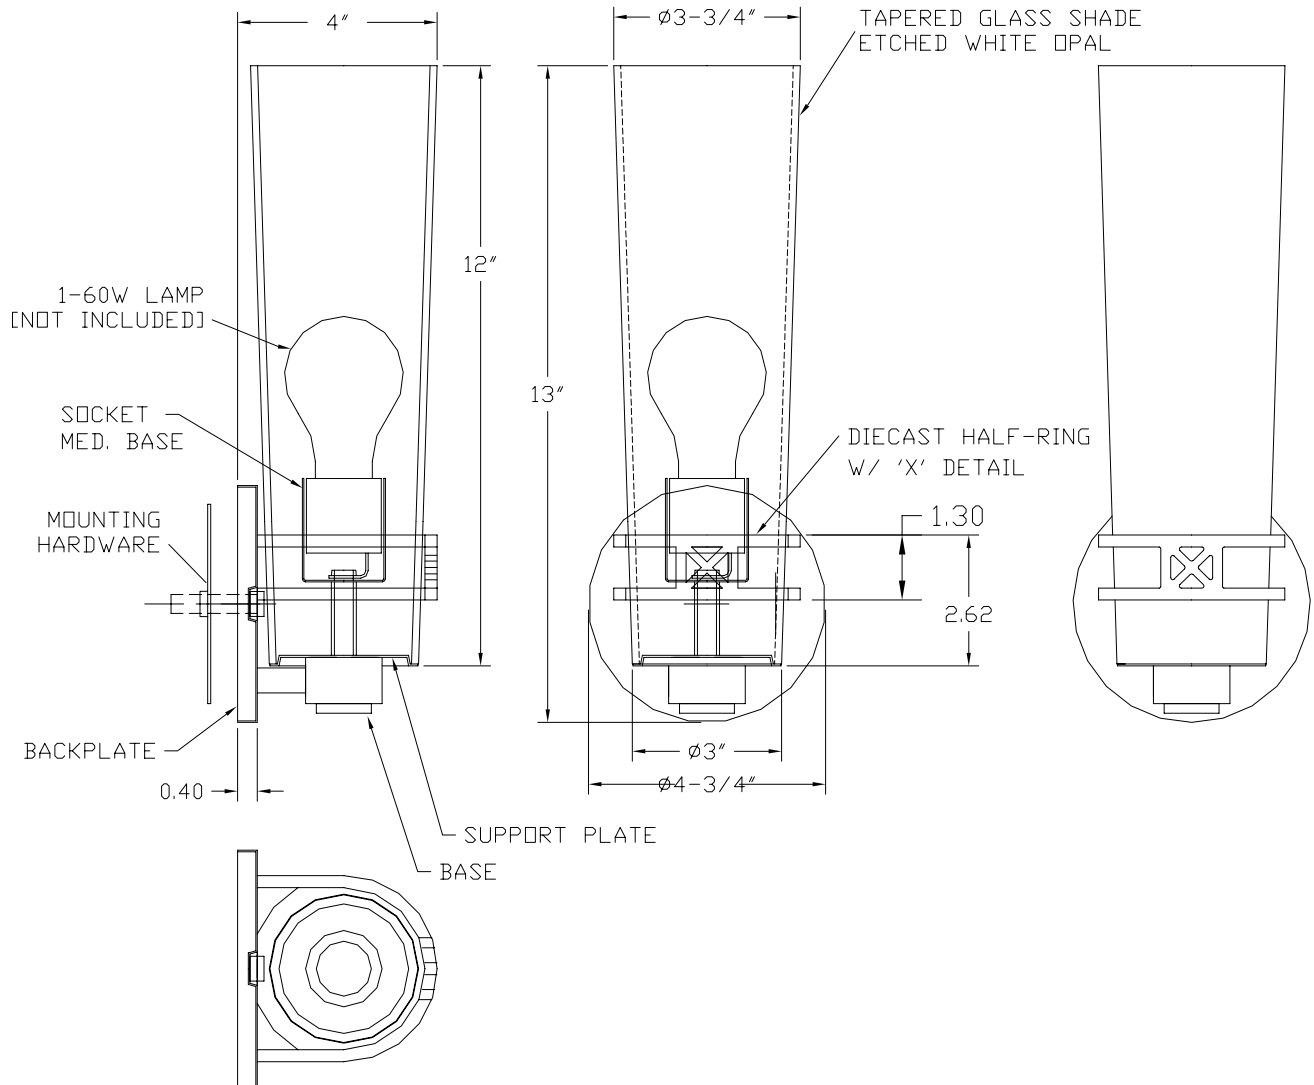

FORECAST

LIGHTOLIER

Specification Sheet

ADA Wall

Model: **F5402-36 Satin Nickel**
F5402-68 Deep Bronze

Glass: Etched White Opal
Finishes: Satin Nickel -36; Deep Bronze -68
Width: 4-3/4" Height: 13" Extension: 4"
Lamps: 1 – 60W Medium Base (Not Included)
Labels: cULus Listed. Suitable for Damp Locations.