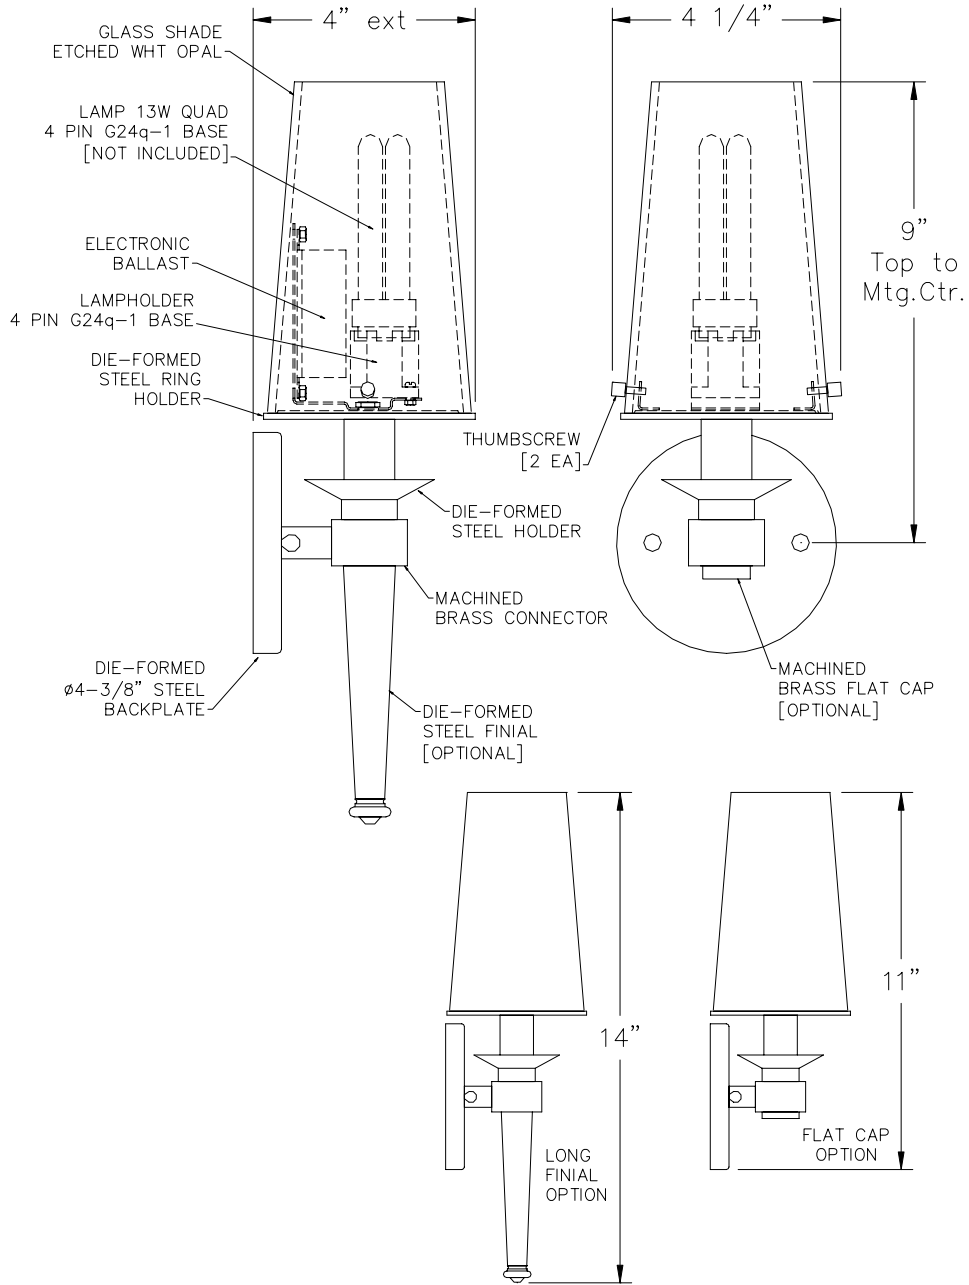

Specification Sheet

ADA Wall

Models: **F5427-36E1NV2 Satin Nickel**
F5427-68E1NV2 Deep Bronze

Glass: Etched White Opal
 Finishes: Satin Nickel -36; Deep Bronze -68
 Height: 11" or 14" Width: 4-1/4" Extension: 4"
 Lamps: 1 - 13 Watt Quad Compact Fluorescent, 4-pin G24q-1 Base (Not Included)
 Ballast: Electronic 120V, 60Hz
 Labels: cULus Listed. Suitable for Dry Locations.