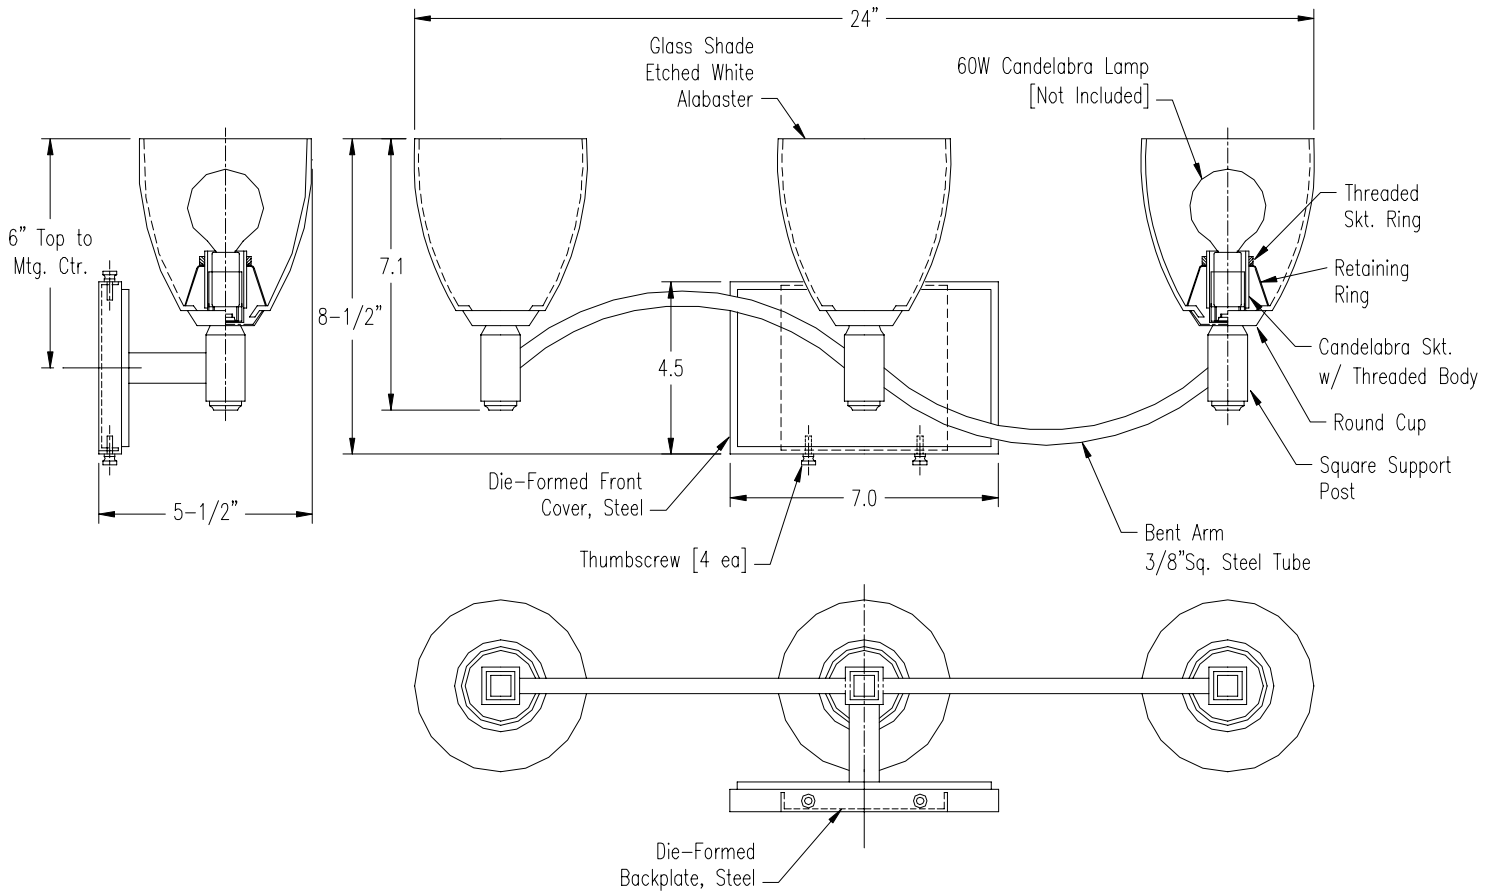

Specification Sheet

Bath Fixture

Model: **F4425-35 Chrome**

Glass: Etched White Alabaster  
 Finish: Chrome  
 Width: 24" Height: 8-1/2" Extension: 5-1/2"  
 Lamp: 3 – 60W Candelabra Base (not included)  
 Label: cULus Listed. Suitable for Damp Locations.