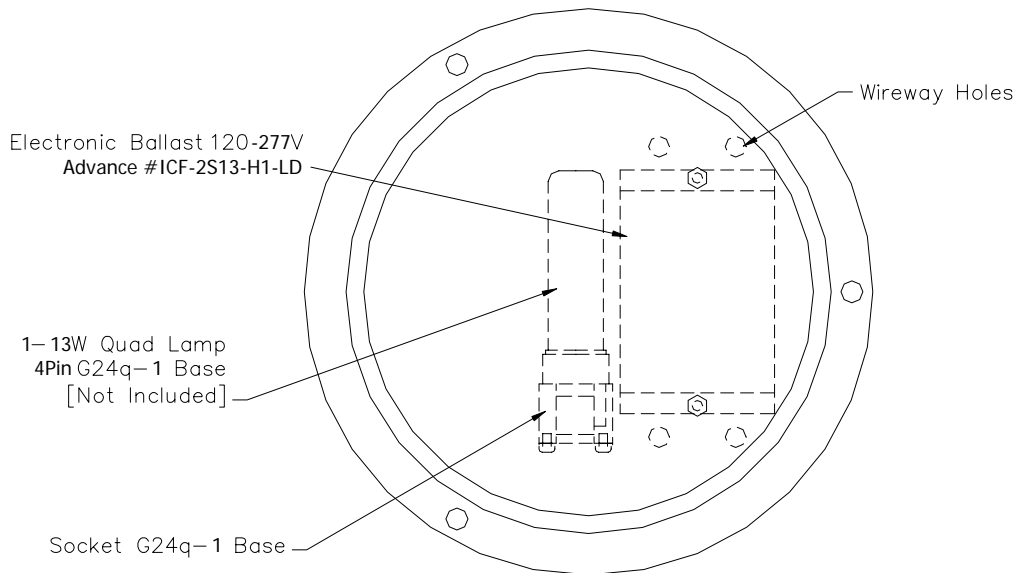

Specification Sheet

Surface Fluorescent

Model: **F2455-36U Satin Nickel**
F2455-68U Deep Bronze

Diffuser: White Acrylic
 Finish: Satin Nickel -36; Deep Bronze -68
 Width: 10-3/4" Height: 4-1/2"
 Lamps: 1 - 13W Quad Tube Compact Fluorescent, 4-Pin G24q-1 Base (Not Included)
 Ballast: Electronic 120V-277V
 Labels: cULus Listed. Suitable for Damp Locations.
 Suitable for Wall or Ceiling Installations.