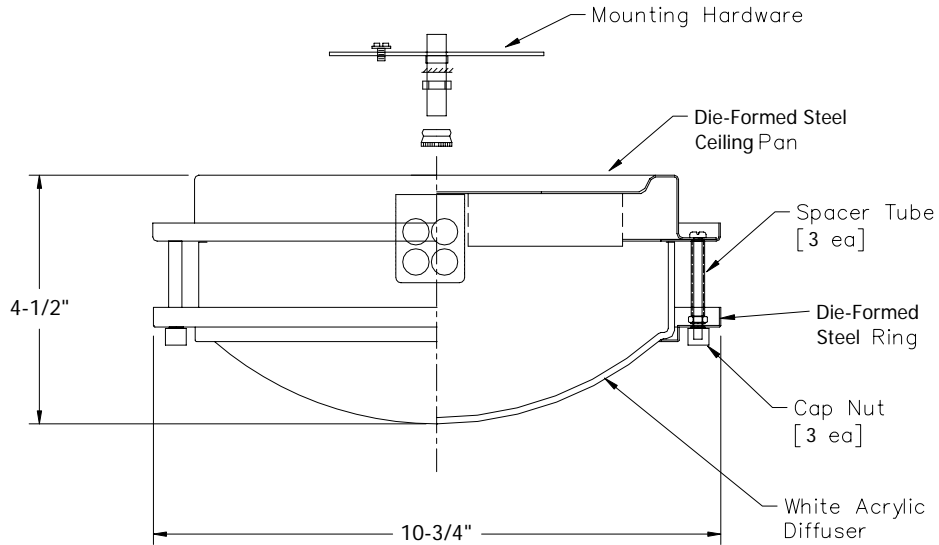

Specification Sheet

Surface Fluorescent

Model: **F2455-36U Satin Nickel**
F2455-68U Deep Bronze

Diffuser: White Acrylic
 Finish: Satin Nickel -36; Deep Bronze -68
 Width: 10-3/4" Height: 4-1/2"
 Lamps: 1 - 13W Quad Tube Compact Fluorescent, 4-Pin G24q-1 Base (Not Included)
 Ballast: Electronic 120V-277V
 Labels: cULus Listed. Suitable for Damp Locations.
 Suitable for Wall or Ceiling Installations.