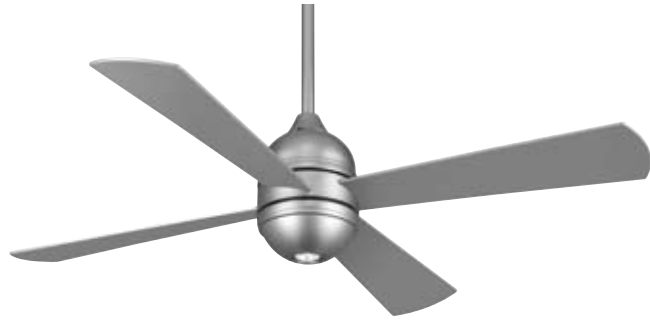

The Quattro™

FP8050SN Fan

SPECIFICATION SHEET

Product Specifications Subject To Change

QUATTRO™

FP8050SN Ceiling Fan

	A	B
Fan w/4.5" downrod	15.67"	12.23"
Fan w/12" downrod	23.17"	19.73"
Fan w/18" downrod	29.17"	25.73"
Fan w/24" downrod	35.17"	31.73"
Fan w/36" downrod	47.17"	43.73"
Fan w/48" downrod	59.17"	55.73"
Fan w/60" downrod	71.17"	67.73"
Fan w/72" downrod	83.17"	79.73"

MOTOR SPECS:

153 x 18 motor is designed for optimal performance with this fan.

BLADES:

A set of four 21" reversible, cherry/satin nickel blades is included.

CONTROL OPTIONS:

C24 hand-held remote control with canopy-style receiver unit (RECFP5220) is included. Frequency code settings are located in both transmitter and receiver units. Push button remote control has 3 fan speeds, infinite light levels and off button. Reversing switch located on fan housing. Optional C25 wall control is available—sold separately. Instructions are provided with each control.

LIGHTING OPTION:

Single-bulb downlight fixture with one 50-watt GU10/MR16 halogen bulb is included.

DOWNROD OPTIONS:

Fan comes with a 1" Dia. x 4.5" downrod. Optional downrods are available in 12", 18", 24", 36", 48", 60", and 72". For installations requiring a longer downrod, a downrod coupler is available. The Akira™ fan can be mounted on a sloped ceiling up to 30°. Most sloped ceiling installations require a downrod longer than the standard 4.5" downrod. Optional close-to-ceiling kit is available as well—sold separately. Call your local dealer for more information.

LOCATION USE:

Fan is rated for dry locations only.

Available Finishes

SN	Satin nickel with reversible cherry/satin nickel blades
----	---

Airflow / Energy Efficiency Info (120V)

Fan Speed	Max RPM	CFM	CFM / Watts	Amps	Watts
High	144	4295	93	0.38	46
Med	100	3024	120	0.34	25
Low	57	1652	165	0.24	10