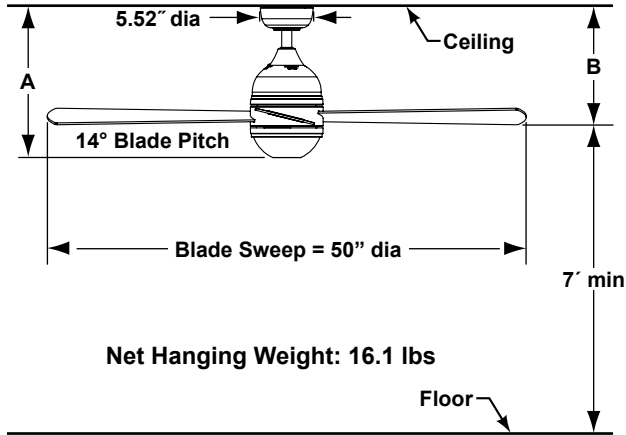

The Quattro™

FP8050SN Fan

SPECIFICATION SHEET

Product Specifications Subject To Change

QUATTRO™

FP8050SN Ceiling Fan

	A	B
Fan w/4.5" downrod	15.67"	12.23"
Fan w/12" downrod	23.17"	19.73"
Fan w/18" downrod	29.17"	25.73"
Fan w/24" downrod	35.17"	31.73"
Fan w/36" downrod	47.17"	43.73"
Fan w/48" downrod	59.17"	55.73"
Fan w/60" downrod	71.17"	67.73"
Fan w/72" downrod	83.17"	79.73"

MOTOR SPECS:

153 x 18 motor is designed for optimal performance with this fan.

BLADES:

A set of four 21" reversible, cherry/satin nickel blades is included.

CONTROL OPTIONS:

C24 hand-held remote control with canopy-style receiver unit (RECFP5220) is included. Frequency code settings are located in both transmitter and receiver units. Push button remote control has 3 fan speeds, infinite light levels and off button. Reversing switch located on fan housing. Optional C25 wall control is available—sold separately. Instructions are provided with each control.