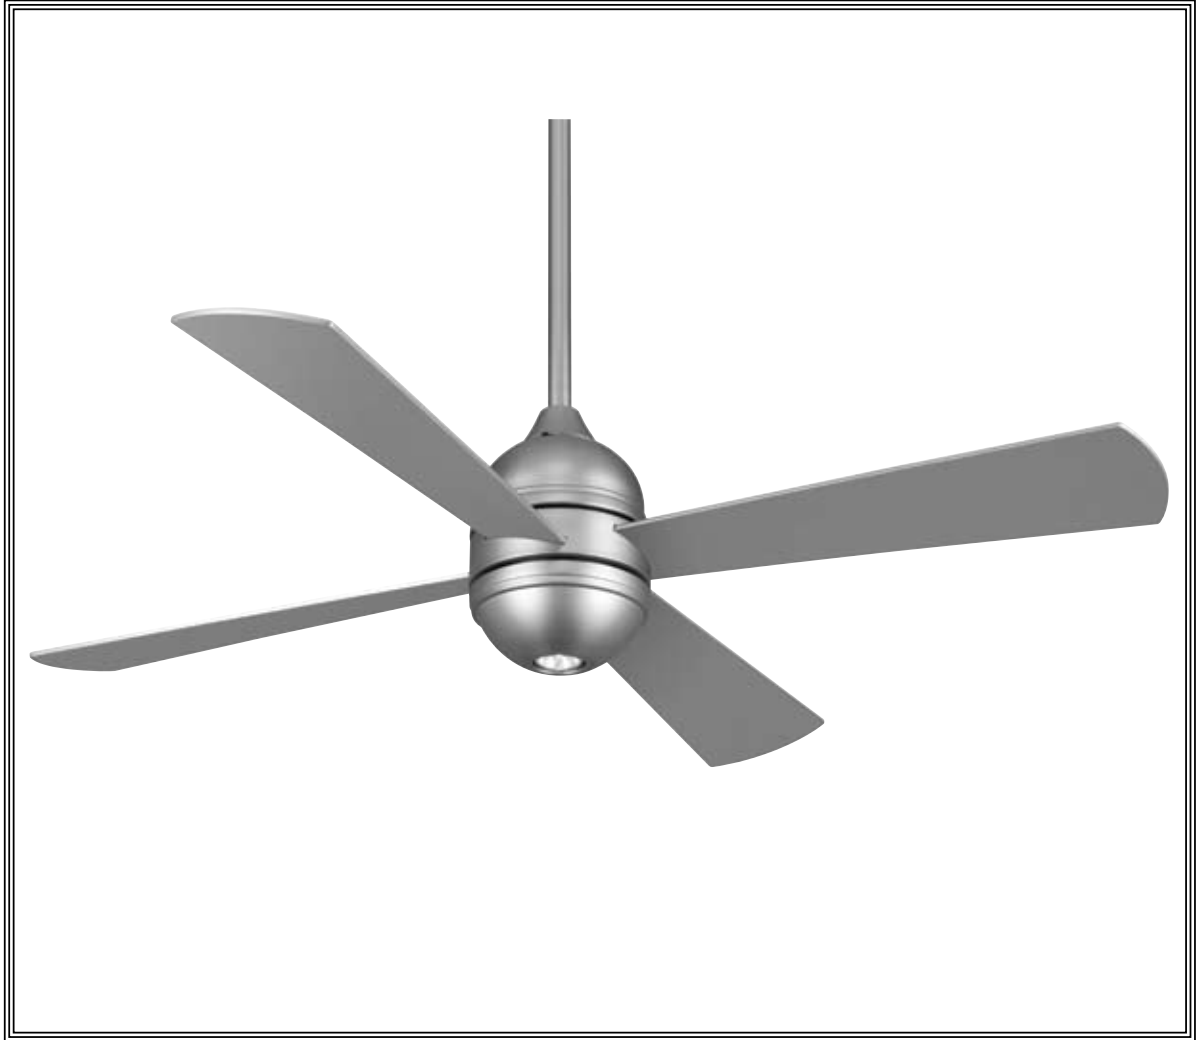

The Quattro™

FP8050SN Fan

SPECIFICATION SHEET

Product Specifications Subject To Change

QUATTRO™

FP8050SN Ceiling Fan

	A	B
Fan w/4.5" downrod	15.67"	12.23"
Fan w/12" downrod	23.17"	19.73"
Fan w/18" downrod	29.17"	25.73"
Fan w/24" downrod	35.17"	31.73"
Fan w/36" downrod	47.17"	43.73"
Fan w/48" downrod	59.17"	55.73"
Fan w/60" downrod	71.17"	67.73"
Fan w/72" downrod	83.17"	79.73"

MOTOR SPECS:

153 x 18 motor is designed for optimal performance with this fan.

BLADES:

A set of four 21" reversible, cherry/satin nickel blades is included.

CONTROL OPTIONS:

C24 hand-held remote control with canopy-style receiver unit (RECFP5220) is included. Frequency code settings are located in both transmitter and receiver units. Push button remote control has 3 fan speeds, infinite light levels and off button. Reversing switch located on fan housing. Optional C25 wall control is available—sold separately. Instructions are provided with each control.

LIGHTING OPTION:

Single-bulb downlight fixture with one 50-watt GU10/MR16 halogen bulb is included.

DOWNROD OPTIONS:

Fan comes with a 1" Dia. x 4.5" downrod. Optional downrods are available in 12", 18", 24", 36", 48", 60", and 72". For installations requiring a longer downrod, a downrod coupler is available. The Akira™ fan can be mounted on a sloped ceiling up to 30°. Most sloped ceiling installations require a downrod longer than the standard 4.5" downrod. Optional close-to-ceiling kit is available as well—sold separately. Call your local dealer for more information.